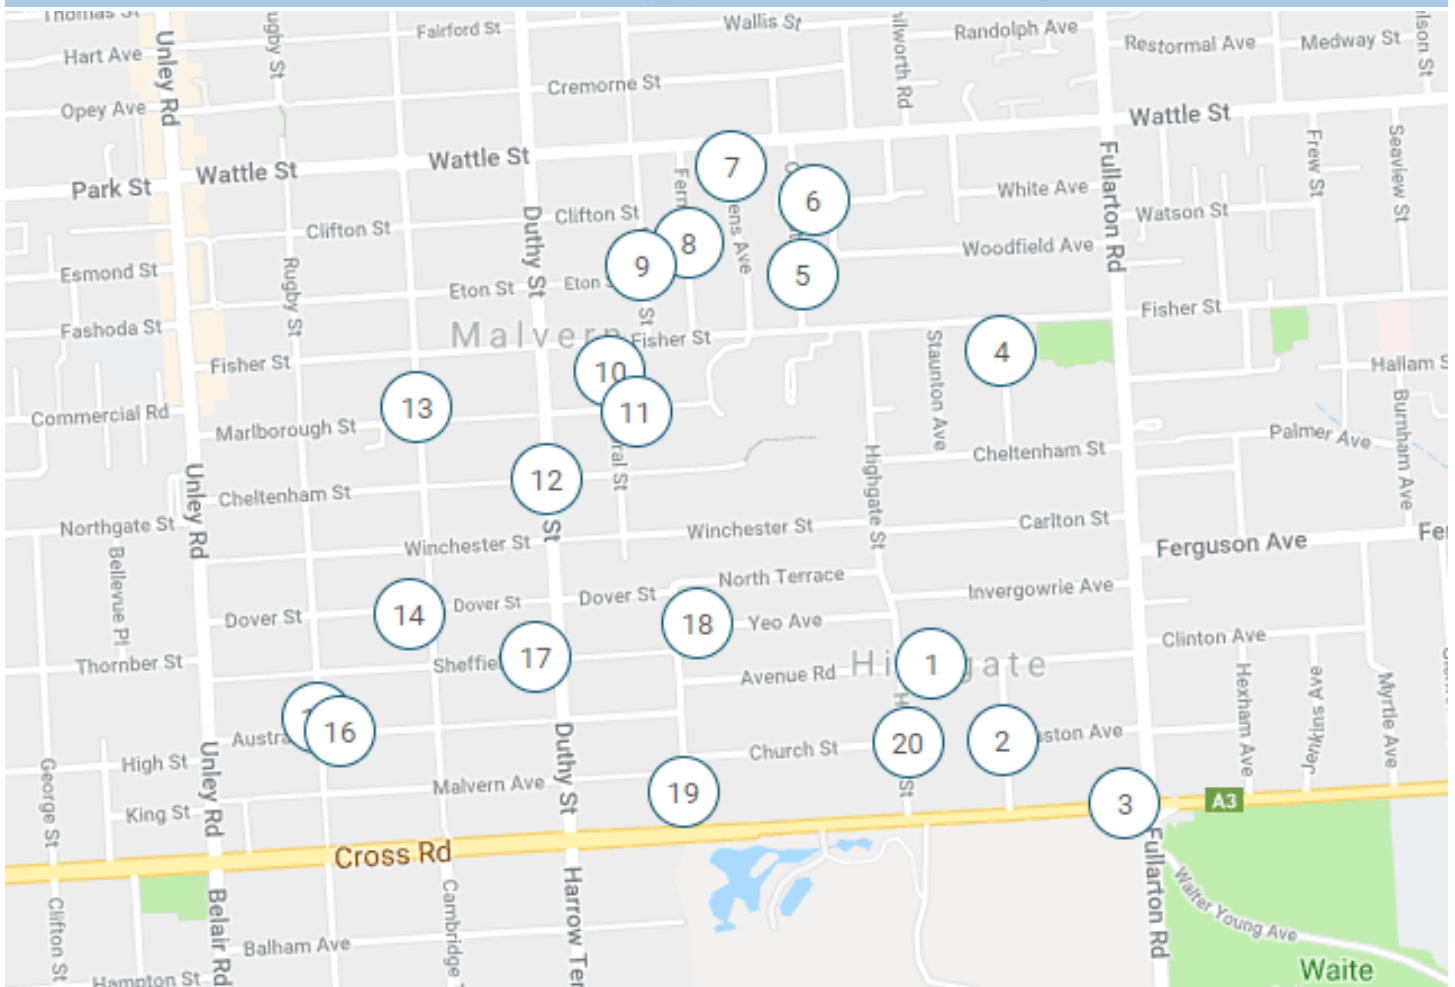

# WAYS OF WALKING

Everyday journeys through Unley

Take a walk through Fullarton, Myrtle Bank, Malvern and Highgate to find 20 places of local community interest.