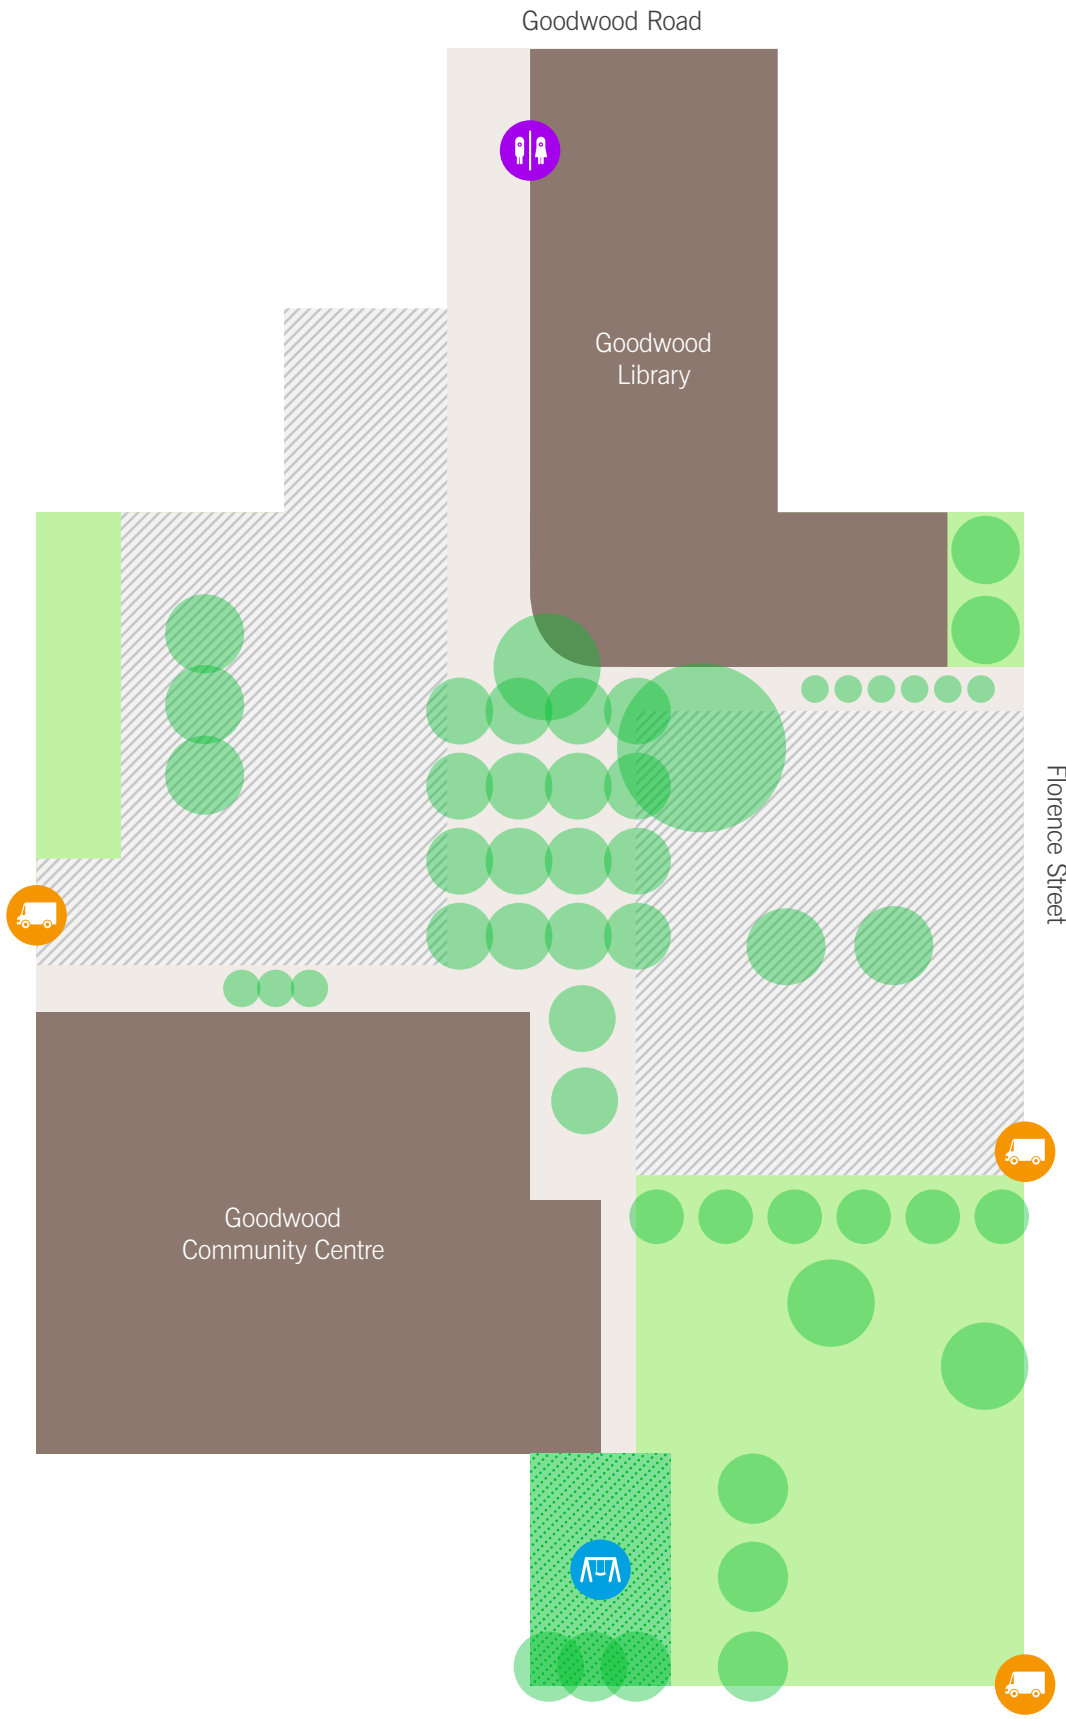

# GOODWOOD COMMUNITY CENTRE

ROSA STREET, GOODWOOD

## KEY

-  Toilets (incl. disabled)
-  Playground
-  Vehicle Access

## LEGEND

-  Grass
-  Tree
-  Paths
-  Parking
-  Building
-  Playground