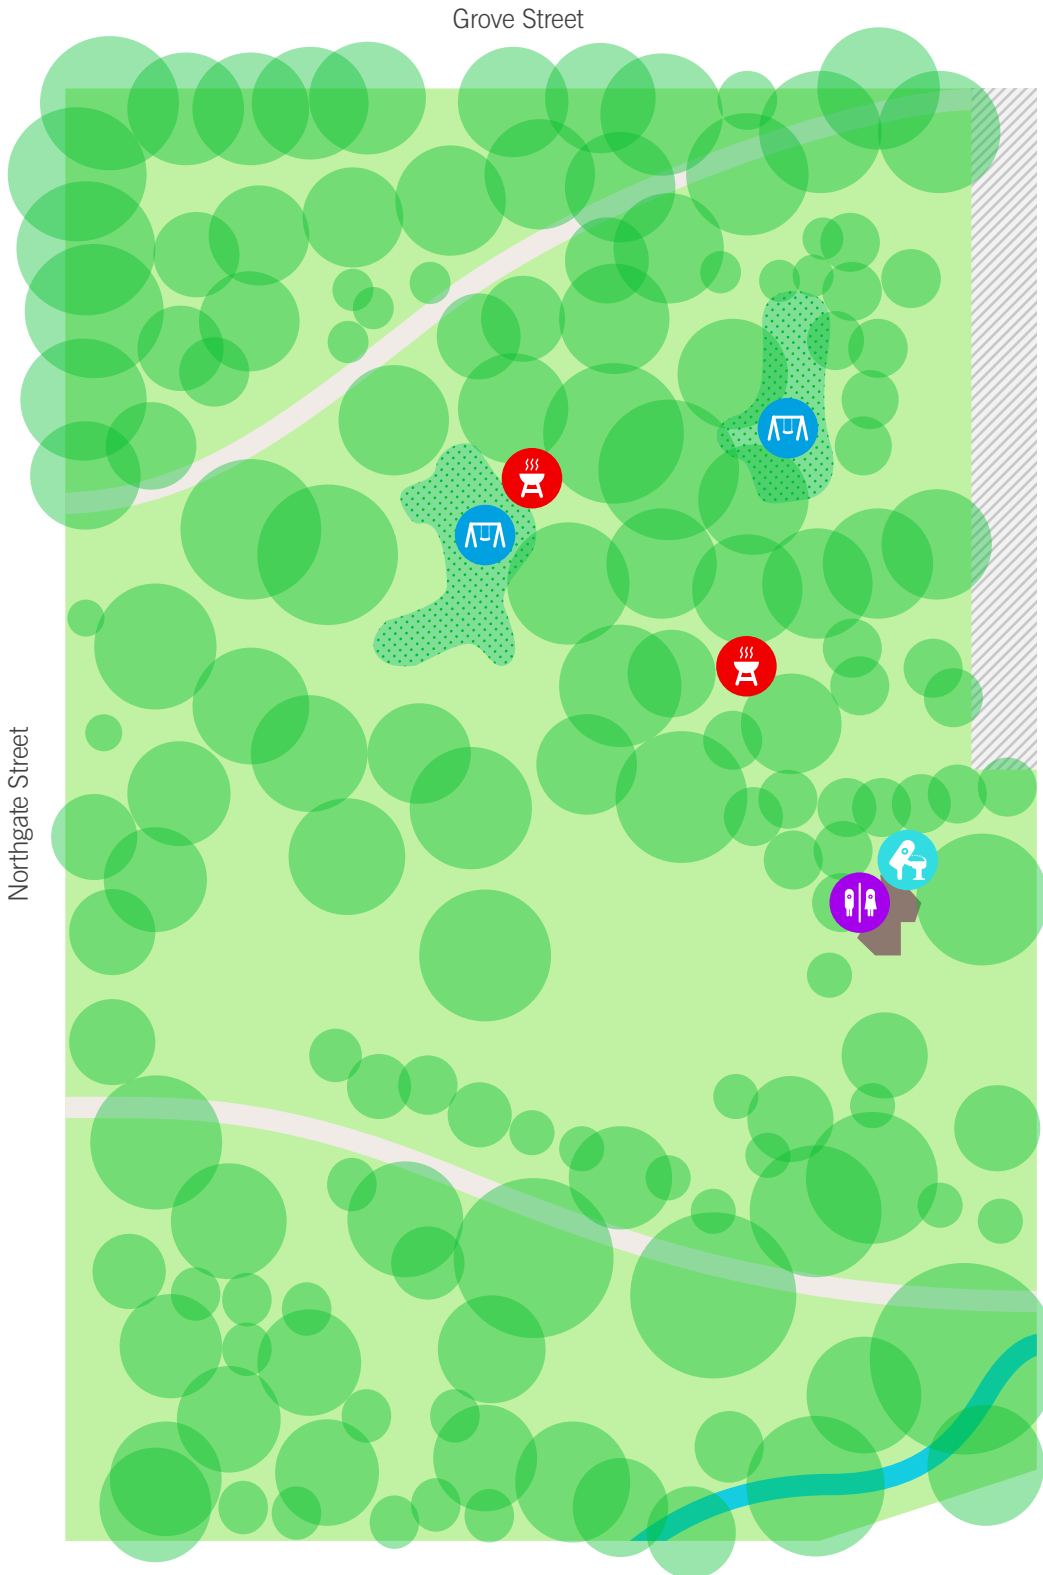

HEYWOOD PARK
ADDISCOMBE PLACE, UNLEY PARK

KEY

-  Toilets
-  Playground
-  BBQ
-  Water Fountain

LEGEND

-  Grass
-  Tree
-  Paths
-  Parking
-  Building
-  Playground
-  Garden
-  Bench

CAPACITY

-  Medium Scale Events <1,000