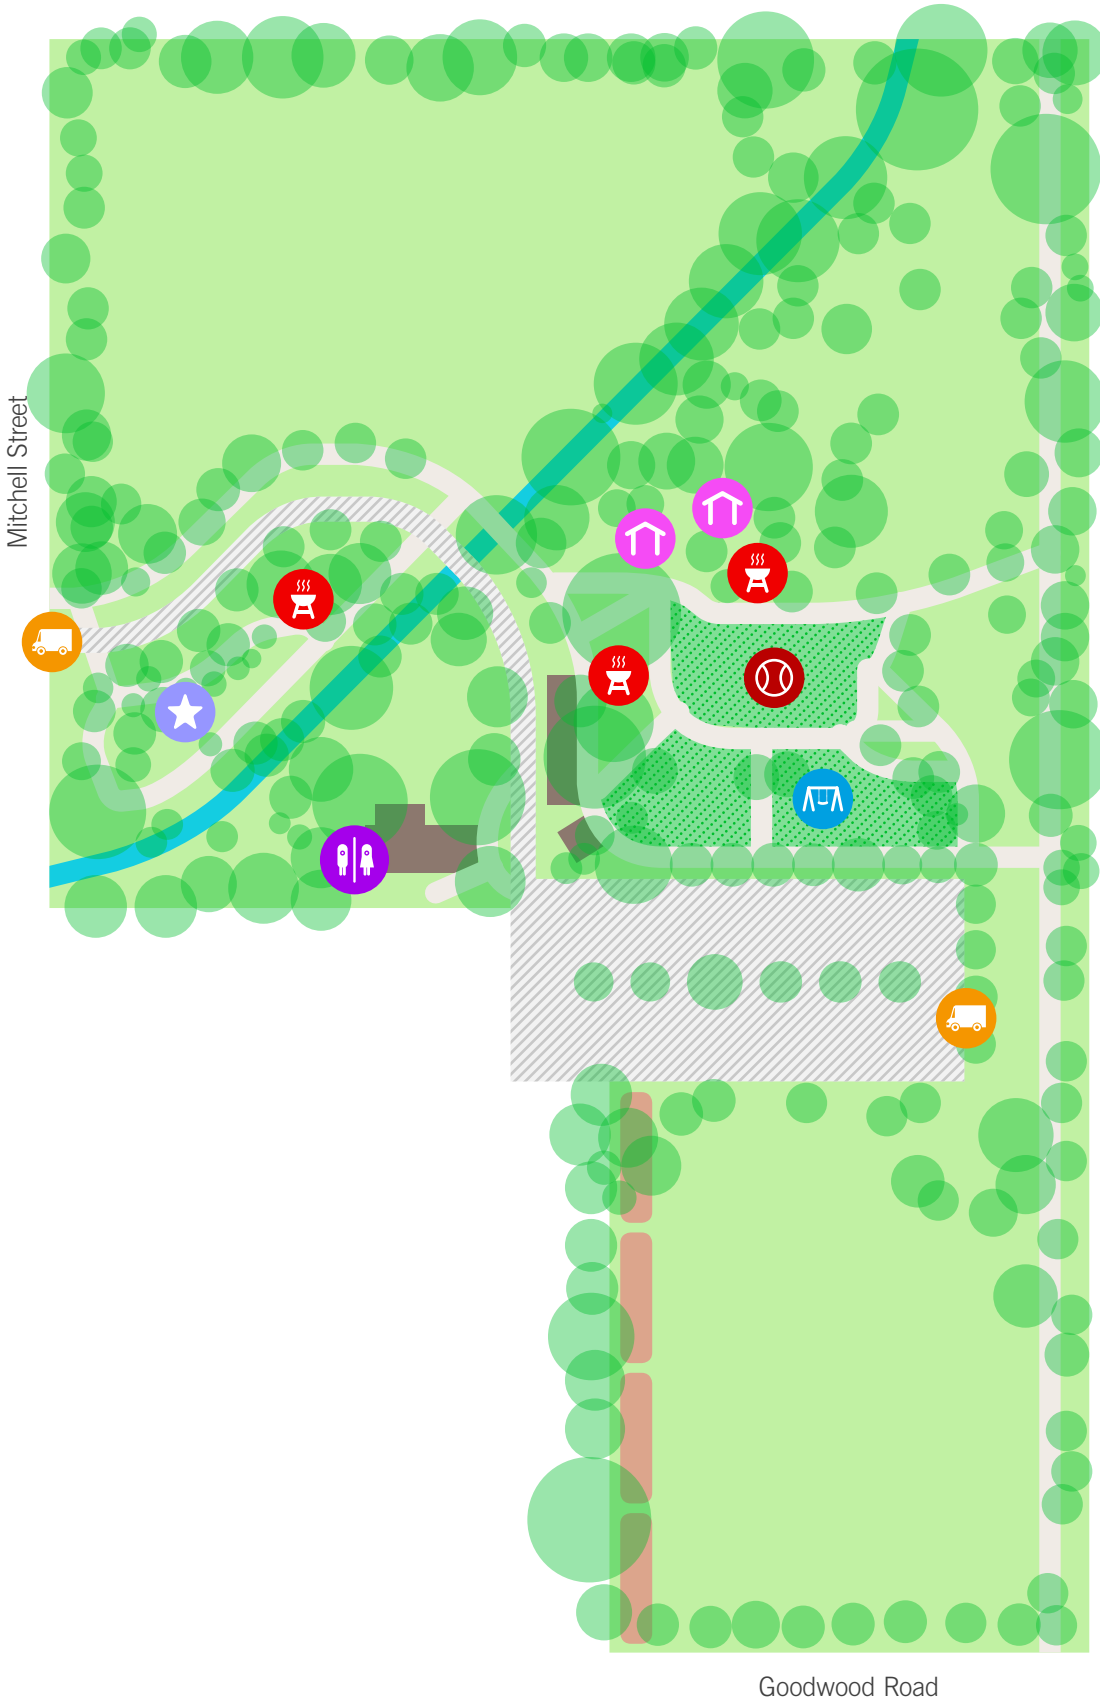

ORPHANAGE PARK

MITCHELL STREET, MILLSWOOD

KEY

-  Toilets (incl. disabled)
-  Shelter
-  Playground
-  BBQ
-  Vehicle Access
-  Tennis Court
-  Petanque Piste

LEGEND

-  Grass
-  Tree
-  Paths
-  Parking
-  Building
-  Playground
-  Garden

CAPACITY

-  Large Scale Events >1,000
- 