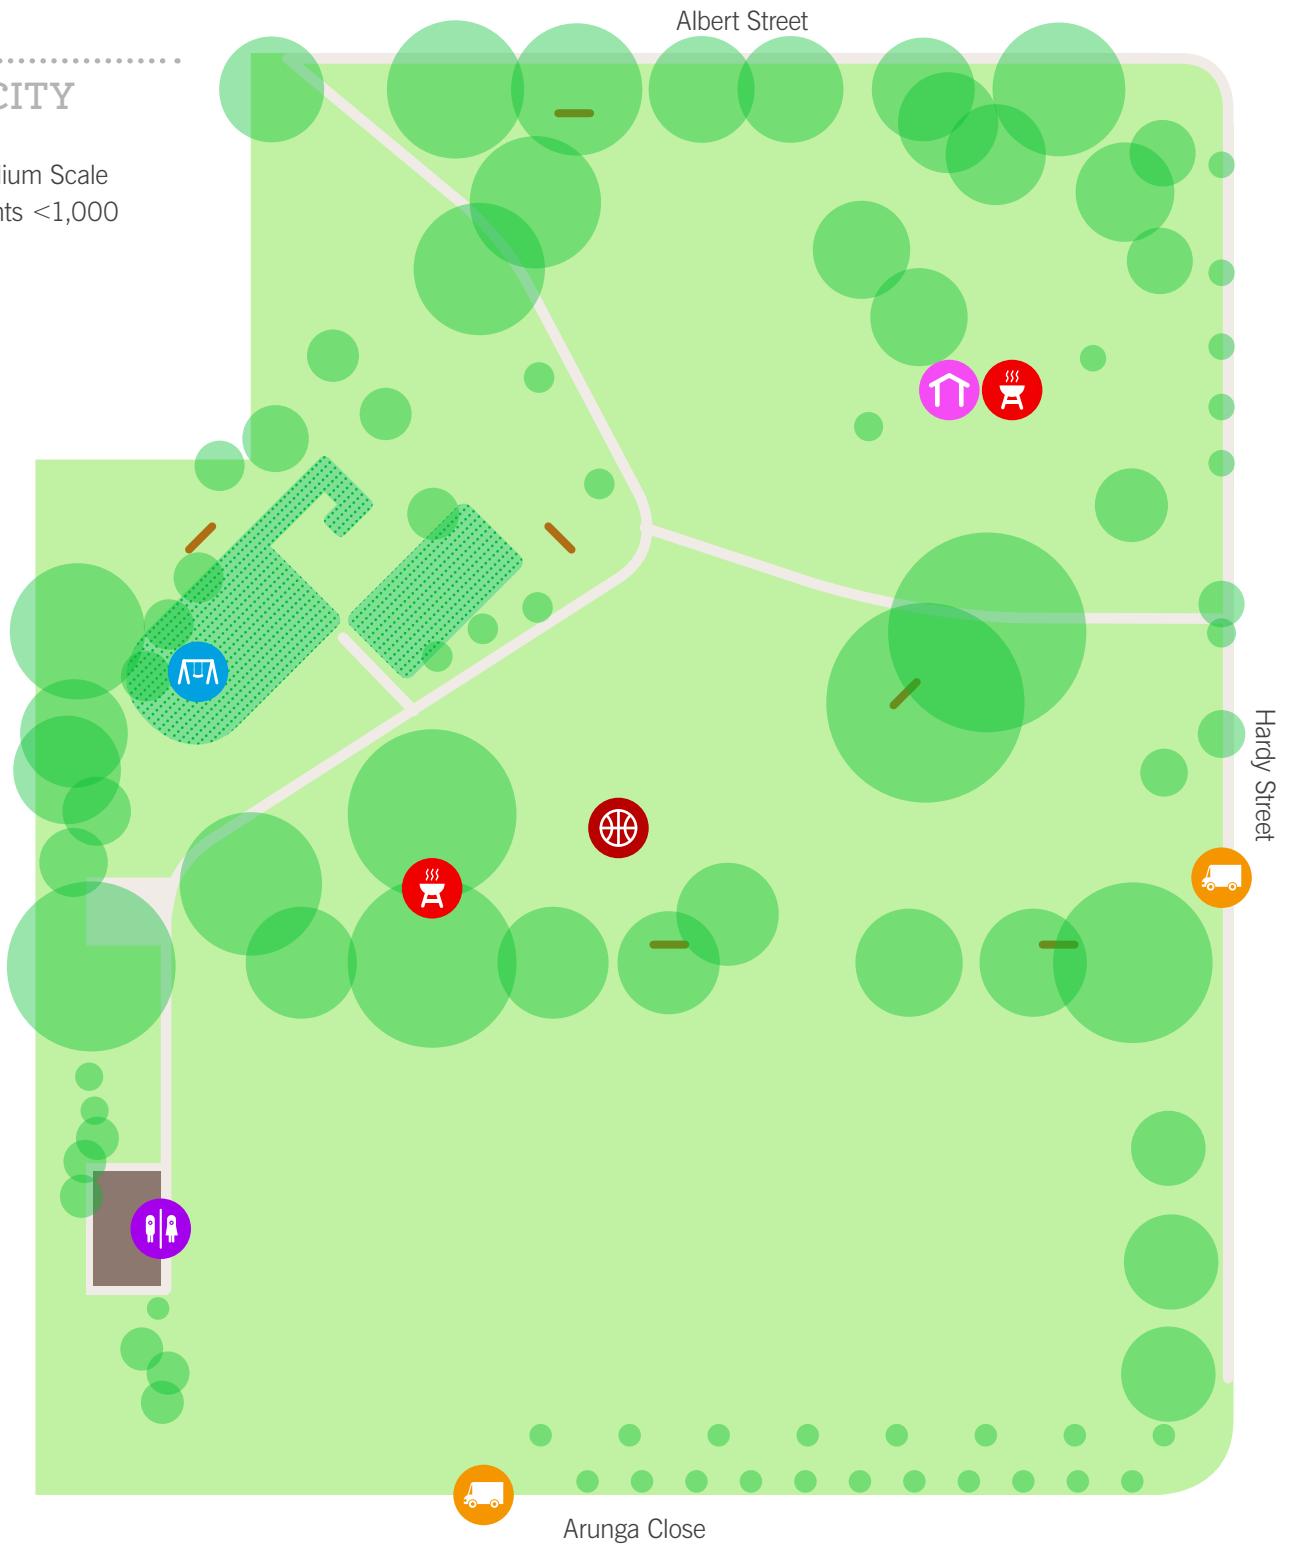

SOUTAR PARK

CORNER ALBERT STREET & HARDY STREET, GOODWOOD

CAPACITY

M Medium Scale
Events <1,000

KEY

Toilets

Shelter

Playground

BBQ

Vehicle Access

Basketball Court

LEGEND

Grass

Tree

Paths

Building

Playground

Bench