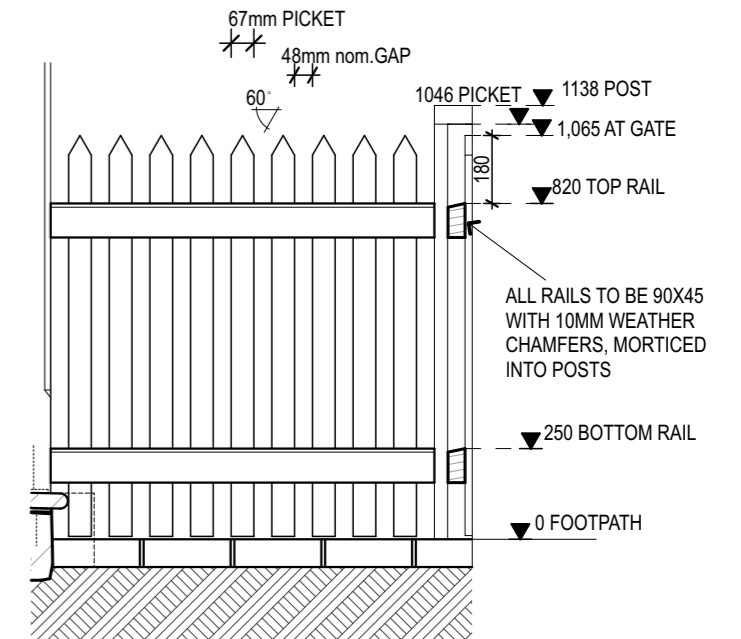

ELEVATION 1:50

Section A 1:20

ELEVATION 1:50

NOTE: PICKET GAPS VARY FROM 40-67mm (WIDTH OF PICKETS)

Drawing 02

Victorian/Edwardian Row Cottage circa. 1880-1915
Picket Fence

NOTE: DO NOT SCALE DRAWINGS. REFER TO DIMENSIONS AS SHOWN