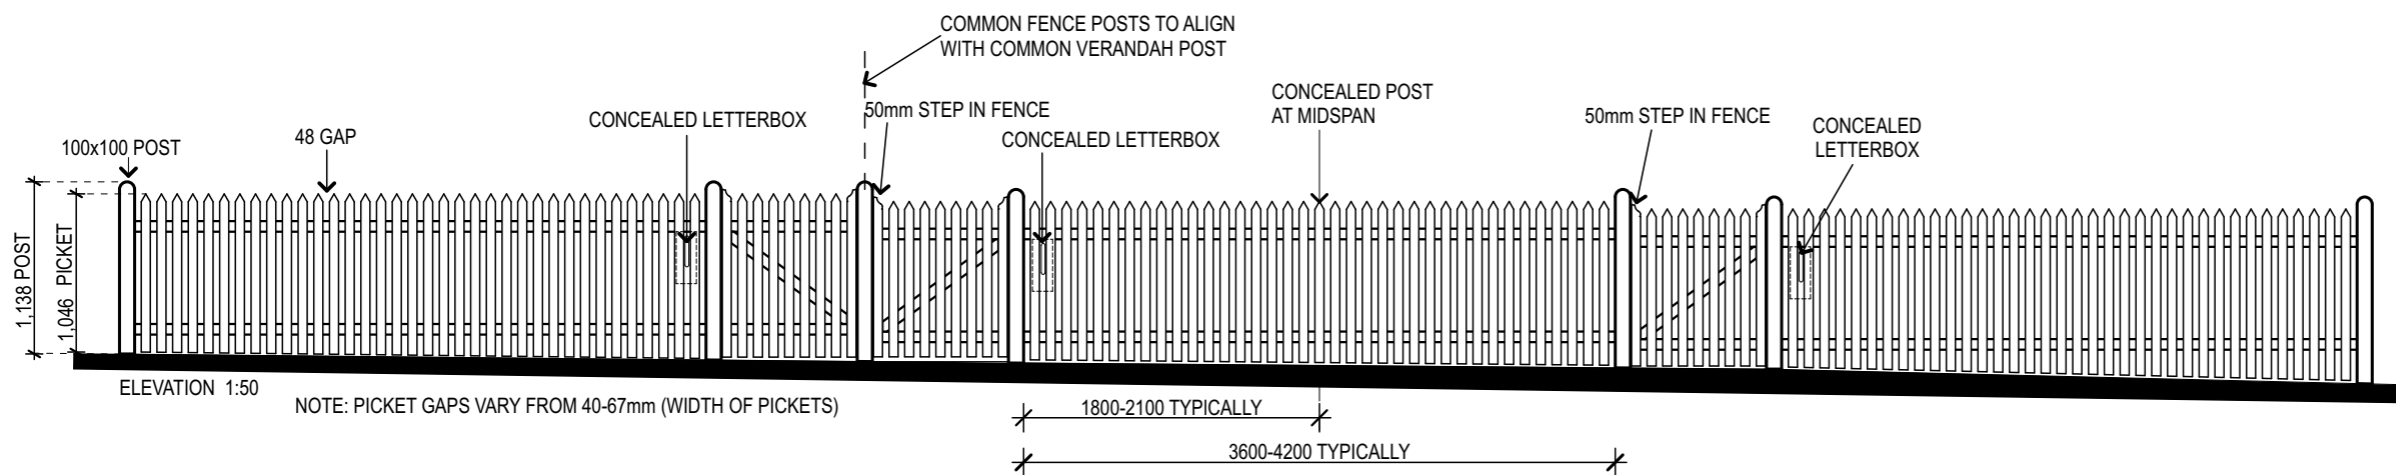

ELEVATION 1:50

Section A 1:20

ELEVATION 1:50

NOTE: PICKET GAPS VARY FROM 40-67mm (WIDTH OF PICKETS)

Drawing 02

Victorian/Edwardian Row Cottage circa. 1880-1915
Picket Fence

NOTE: DO NOT SCALE DRAWINGS. REFER TO DIMENSIONS AS SHOWN