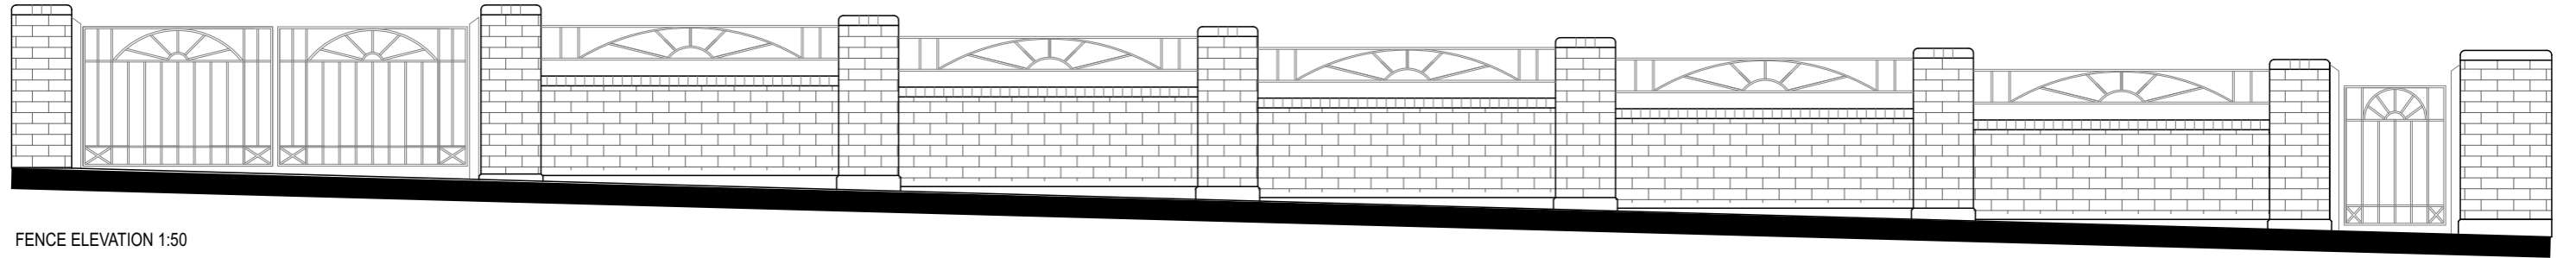

Bungalow circa. 1916-1930

WILKINSON
ALEXANDER

© 2018

Drawing 07
Bungalow circa. 1916-1930
Steel + Brick Palisade Fence

NOTE: DO NOT SCALE DRAWINGS. REFER TO DIMENSIONS AS SHOWN

ALEXANDER WILKINSON DESIGN
HERITAGE CONSULTANTS