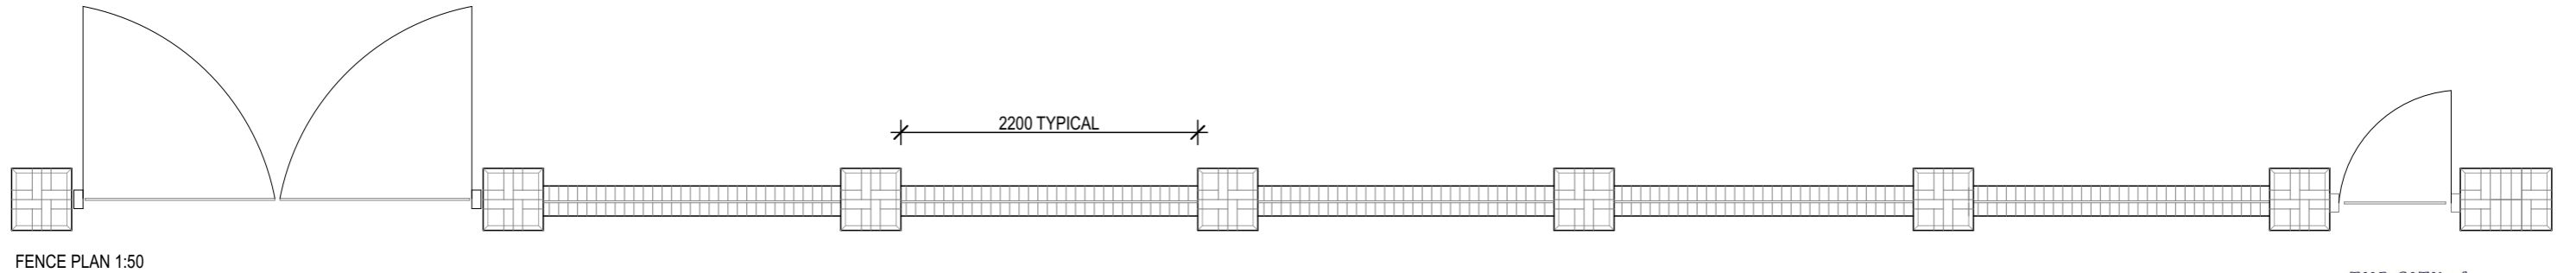

Bungalow circa. 1916-1930

WILKINSON
ALEXANDER

© 2018

Drawing 07
Bungalow circa. 1916-1930
Steel + Brick Palisade Fence

NOTE: DO NOT SCALE DRAWINGS. REFER TO DIMENSIONS AS SHOWN

ALEXANDER WILKINSON DESIGN
HERITAGE CONSULTANTS