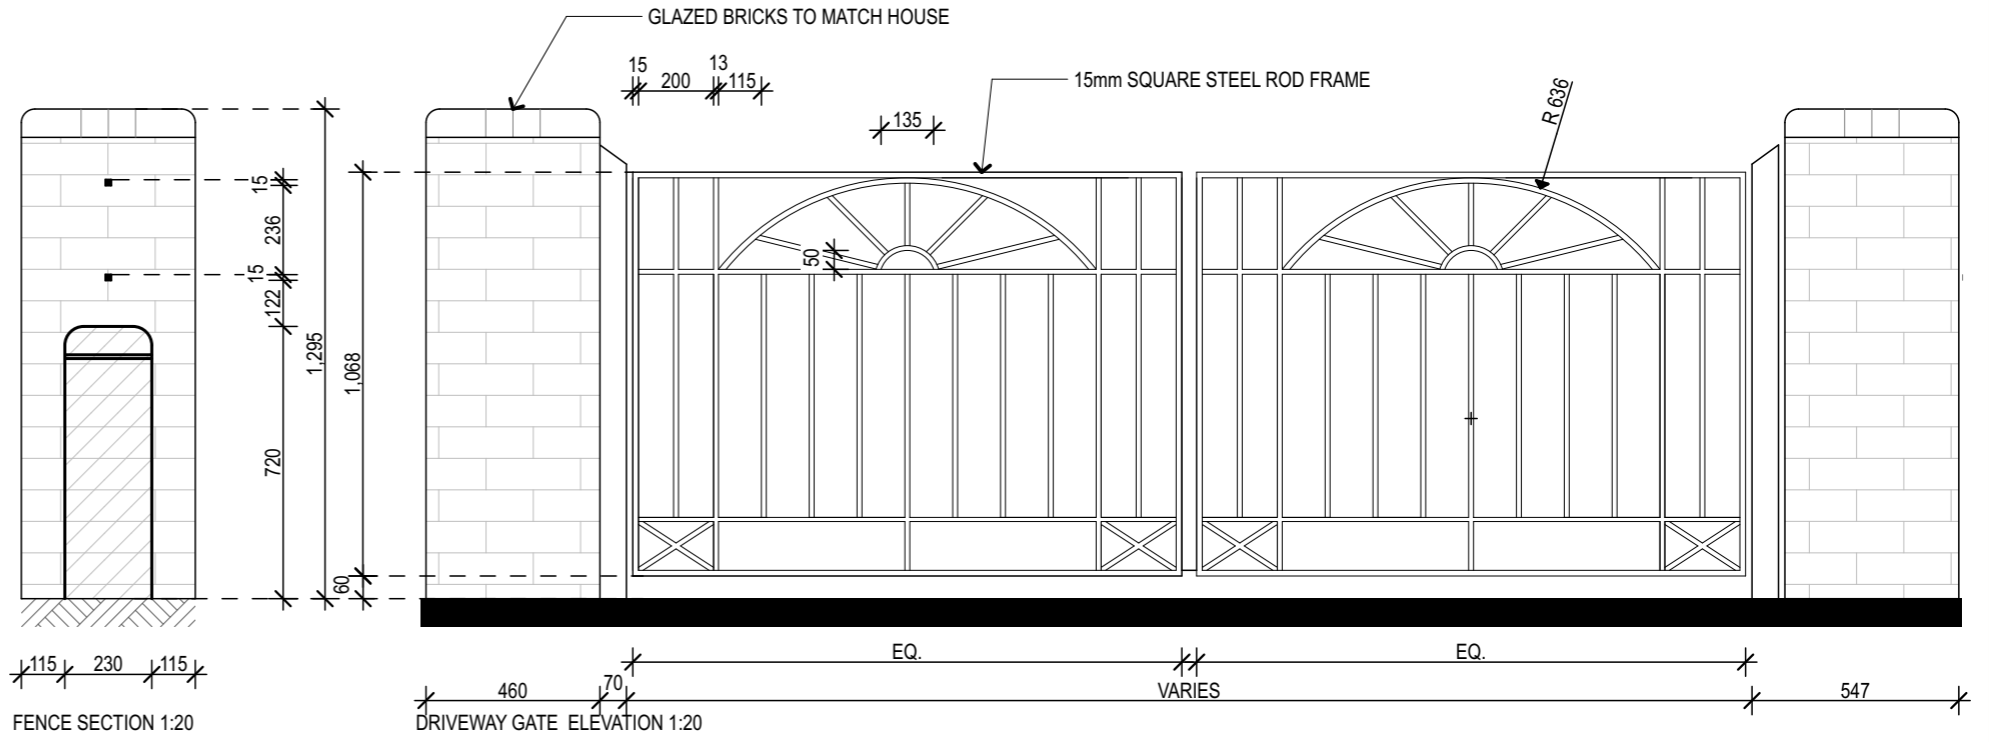

Bungalow circa. 1916-1930

WILKINSON
ALEXANDER

© 2018

Drawing 07
Bungalow circa. 1916-1930
Steel + Brick Palisade Fence

NOTE: DO NOT SCALE DRAWINGS. REFER TO DIMENSIONS AS SHOWN

ALEXANDER WILKINSON DESIGN
HERITAGE CONSULTANTS