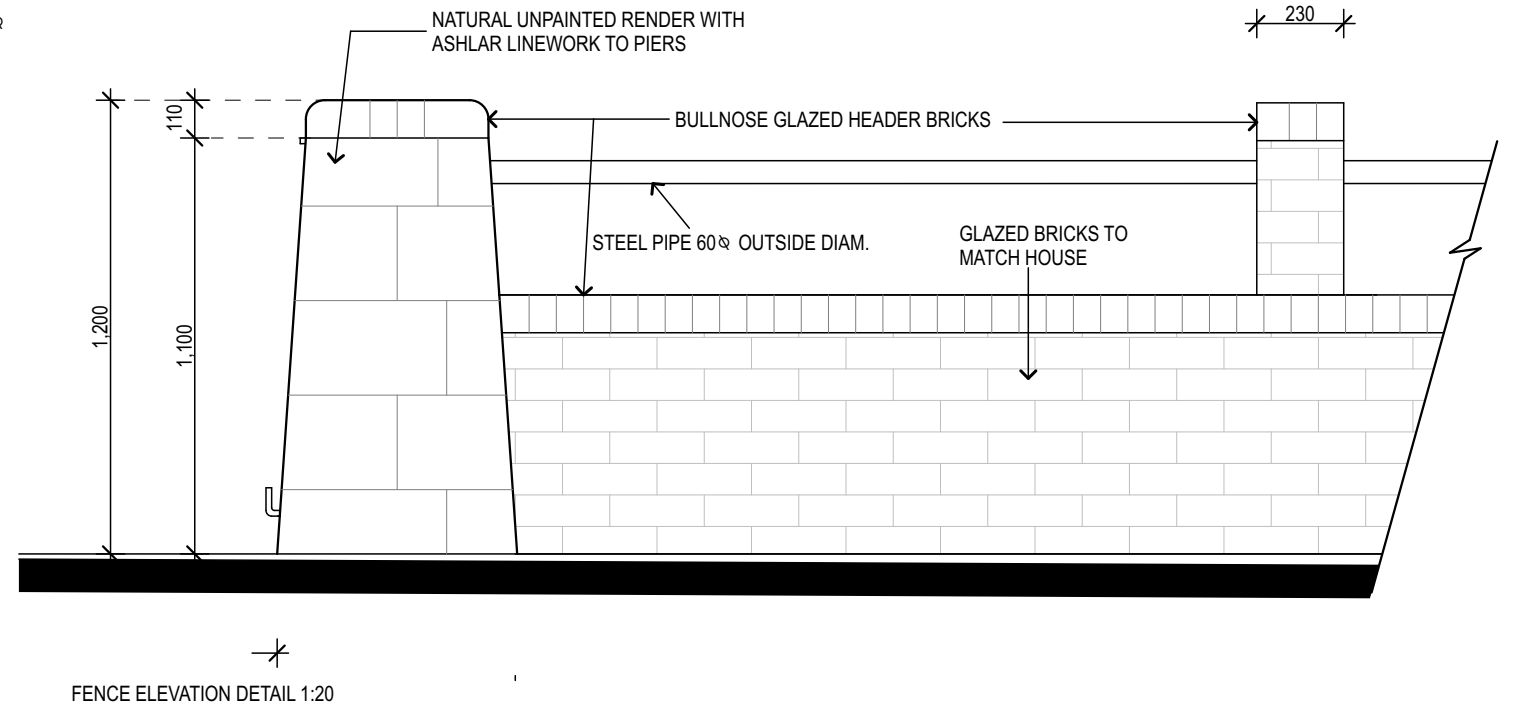

Gentlemans' Bungalow circa. 1930

Drawing 08
Bungalow circa. 1930
Steel Pipe + Brick Fence

NOTE: DO NOT SCALE DRAWINGS. REFER TO DIMENSIONS AS SHOWN

WILKINSON
 ALEXANDER

ALEXANDER WILKINSON DESIGN
 HERITAGE CONSULTANTS