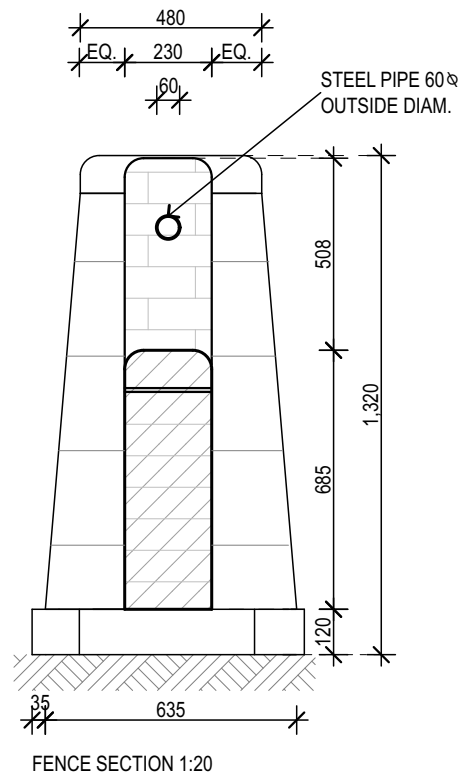

Gentlemans' Bungalow circa. 1930

Drawing 08
Bungalow circa. 1930
Steel Pipe + Brick Fence

NOTE: DO NOT SCALE DRAWINGS. REFER TO DIMENSIONS AS SHOWN

WILKINSON
 ALEXANDER

ALEXANDER WILKINSON DESIGN
 HERITAGE CONSULTANTS