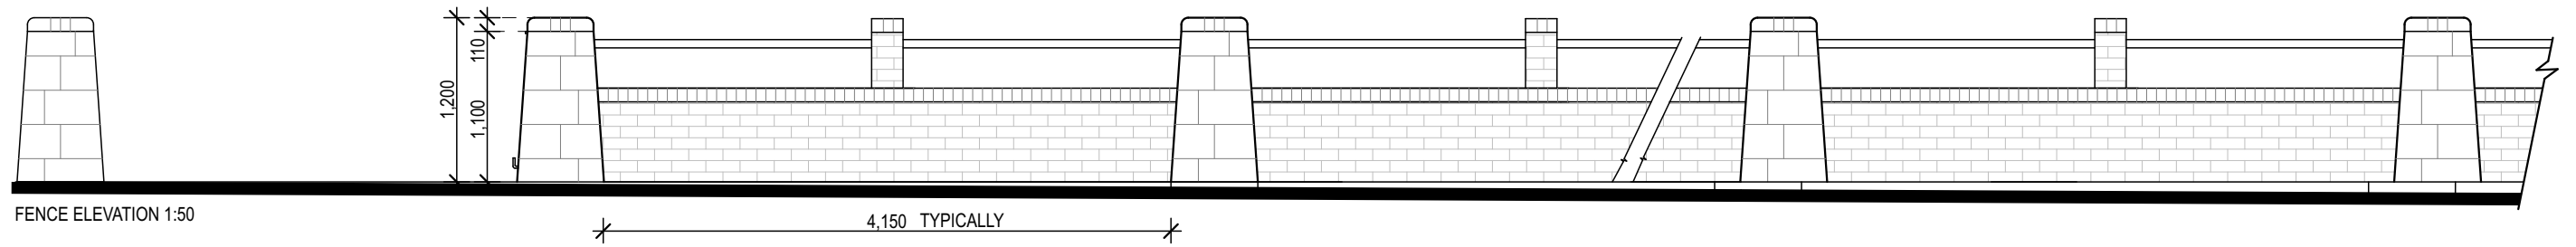

Gentlemans' Bungalow circa. 1930

Drawing 08
Bungalow circa. 1930
Steel Pipe + Brick Fence

NOTE: DO NOT SCALE DRAWINGS. REFER TO DIMENSIONS AS SHOWN

WILKINSON
 ALEXANDER

ALEXANDER WILKINSON DESIGN
 HERITAGE CONSULTANTS