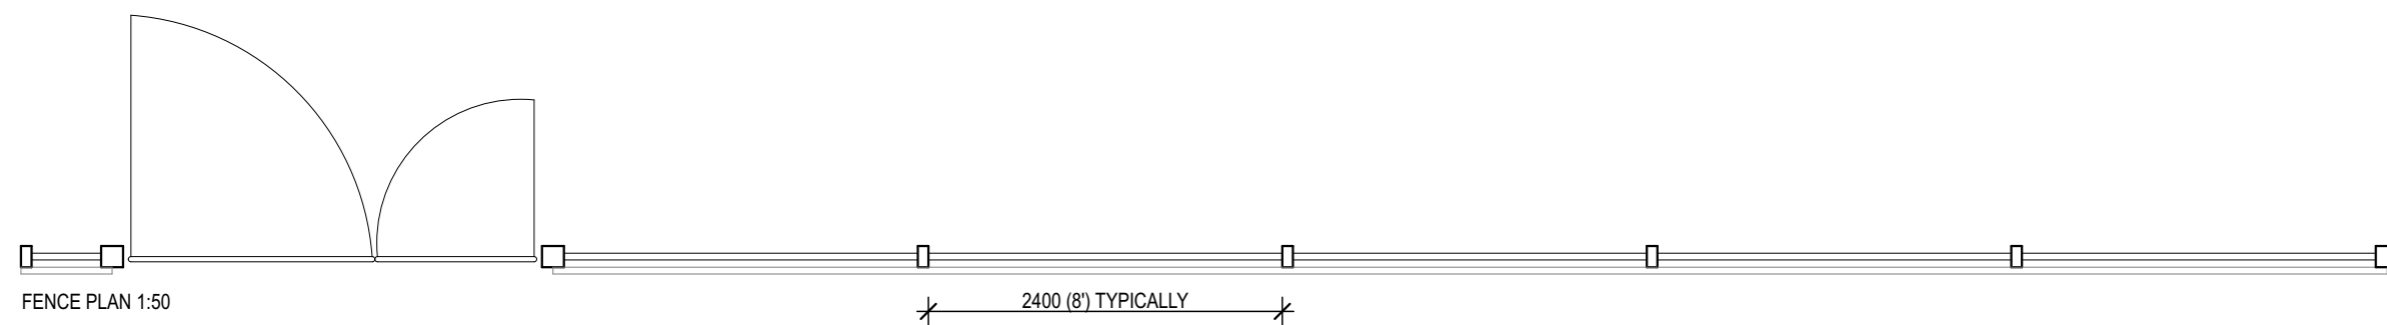

Bungalow circa. 1930

NOTE: GOOSE NECK OR SPLAYED TOP POST INTERCHANGABLE

FENCE ELEVATION 1:50

FENCE PLAN 1:50

Drawing 10
 Bungalow circa. 1930
 Post + Cyclone Wire Fence

NOTE: DO NOT SCALE DRAWINGS. REFER TO DIMENSIONS AS SHOWN