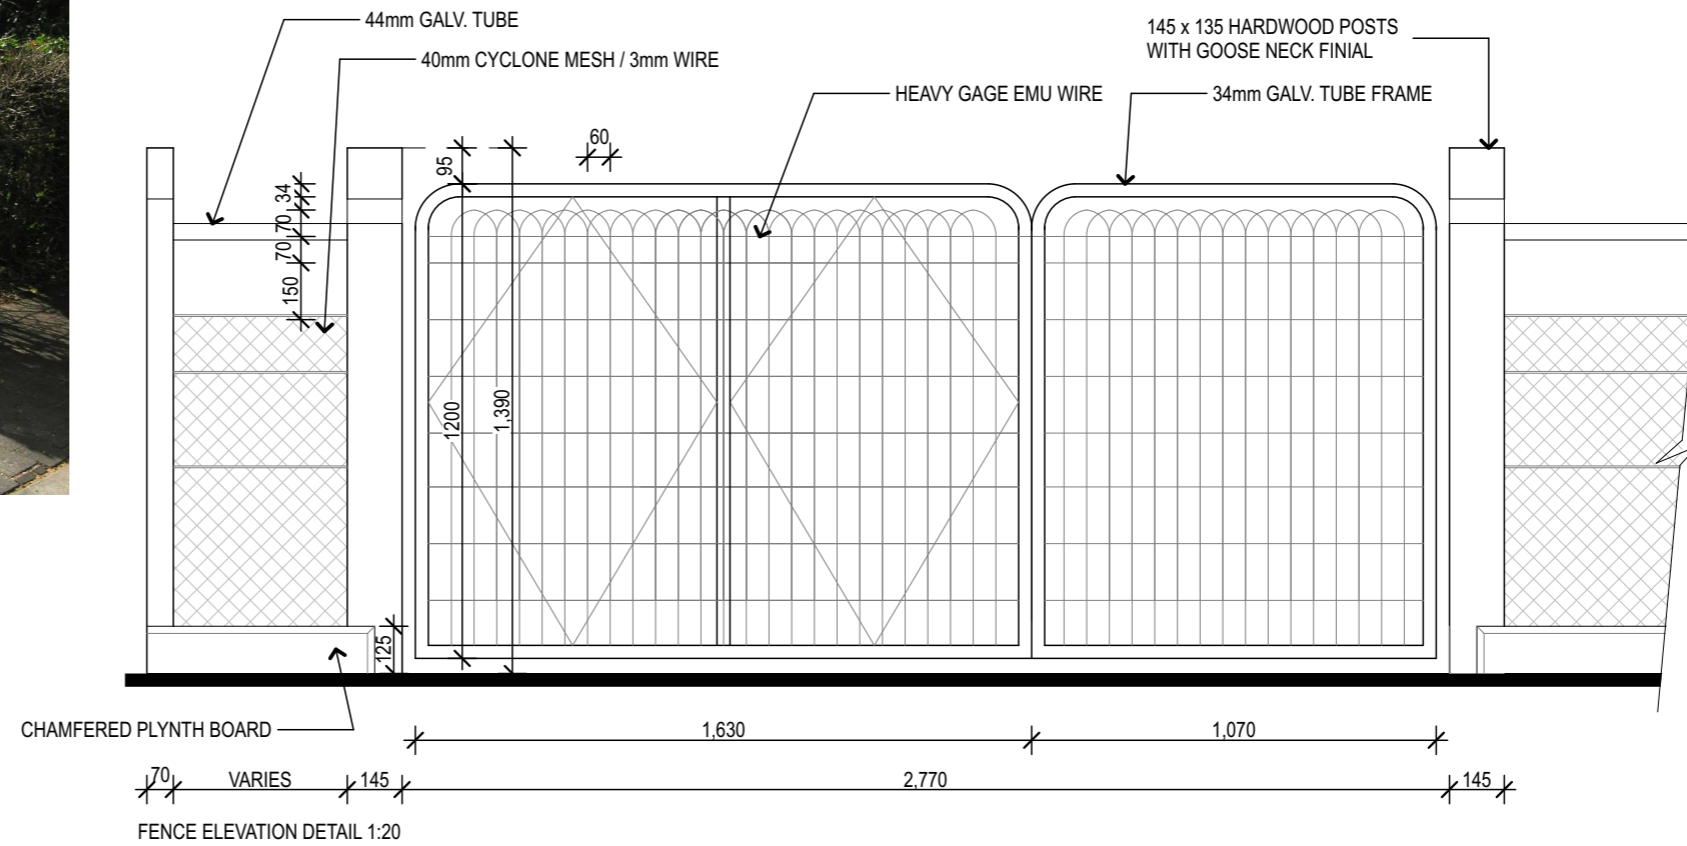

Bungalow circa. 1930

NOTE: GOOSE NECK OR SPLAYED TOP POST INTERCHANGABLE

FENCE ELEVATION 1:50

FENCE PLAN 1:50

Drawing 10
 Bungalow circa. 1930
 Post + Cyclone Wire Fence

NOTE: DO NOT SCALE DRAWINGS. REFER TO DIMENSIONS AS SHOWN