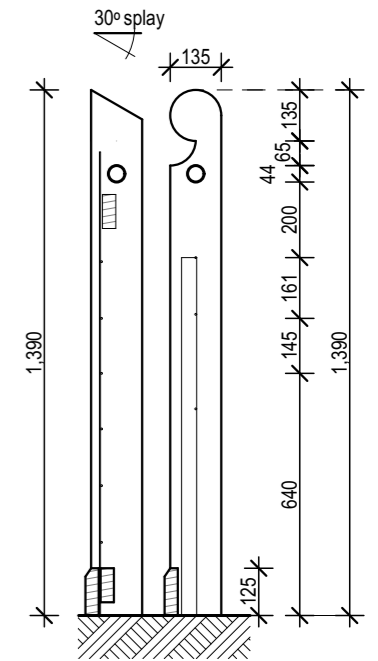

Bungalow circa. 1930

NOTE: GOOSE NECK OR SPLAYED TOP POST INTERCHANGABLE

FENCE ELEVATION 1:50

FENCE PLAN 1:50

Drawing 10
 Bungalow circa. 1930
 Post + Cyclone Wire Fence

NOTE: DO NOT SCALE DRAWINGS. REFER TO DIMENSIONS AS SHOWN