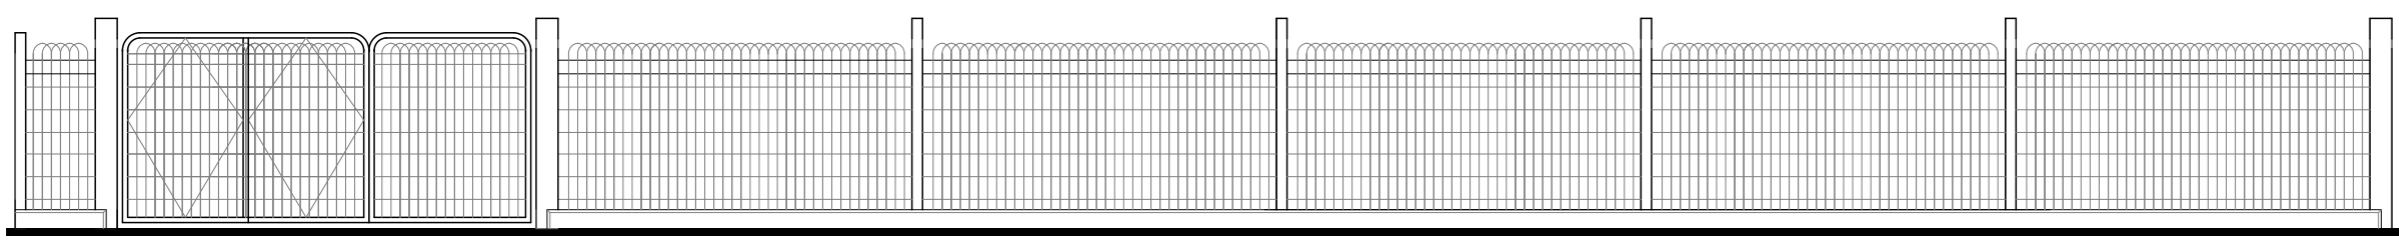

Bungalow circa. 1930

Drawing 11
Bungalow circa. 1930
Post +Emu Wire Fence

NOTE: DO NOT SCALE DRAWINGS. REFER TO DIMENSIONS AS SHOWN