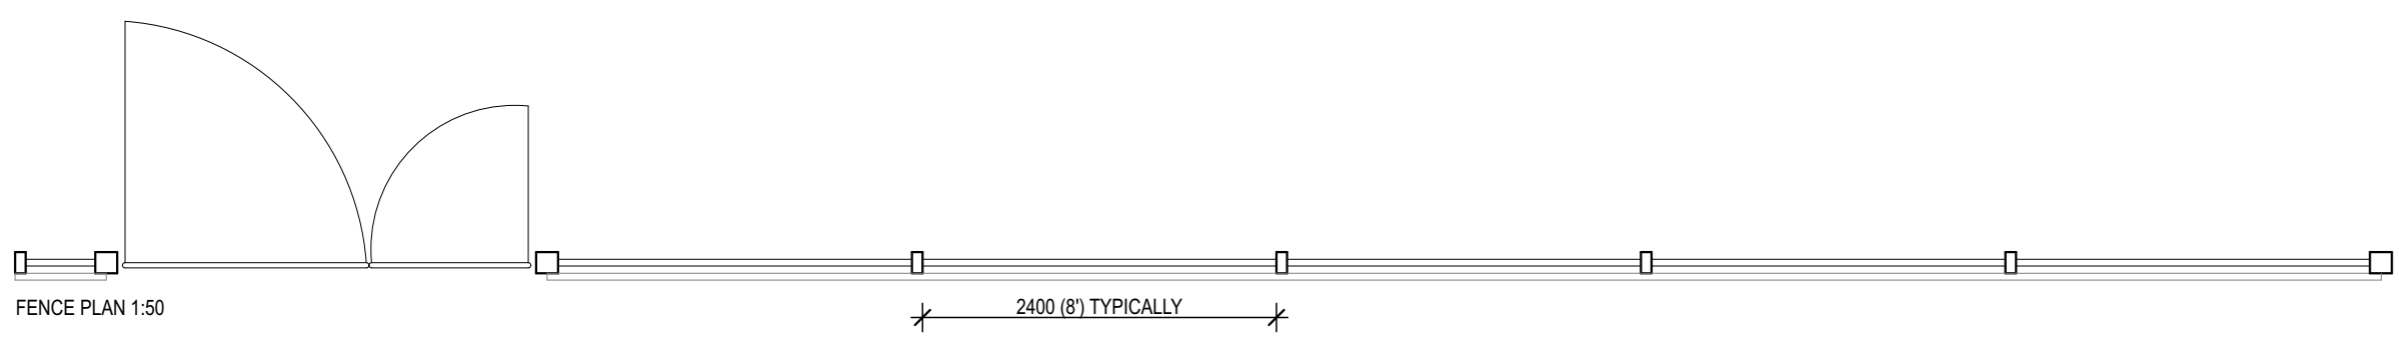

Bungalow circa. 1930

Drawing 11
Bungalow circa. 1930
Post +Emu Wire Fence

NOTE: DO NOT SCALE DRAWINGS. REFER TO DIMENSIONS AS SHOWN