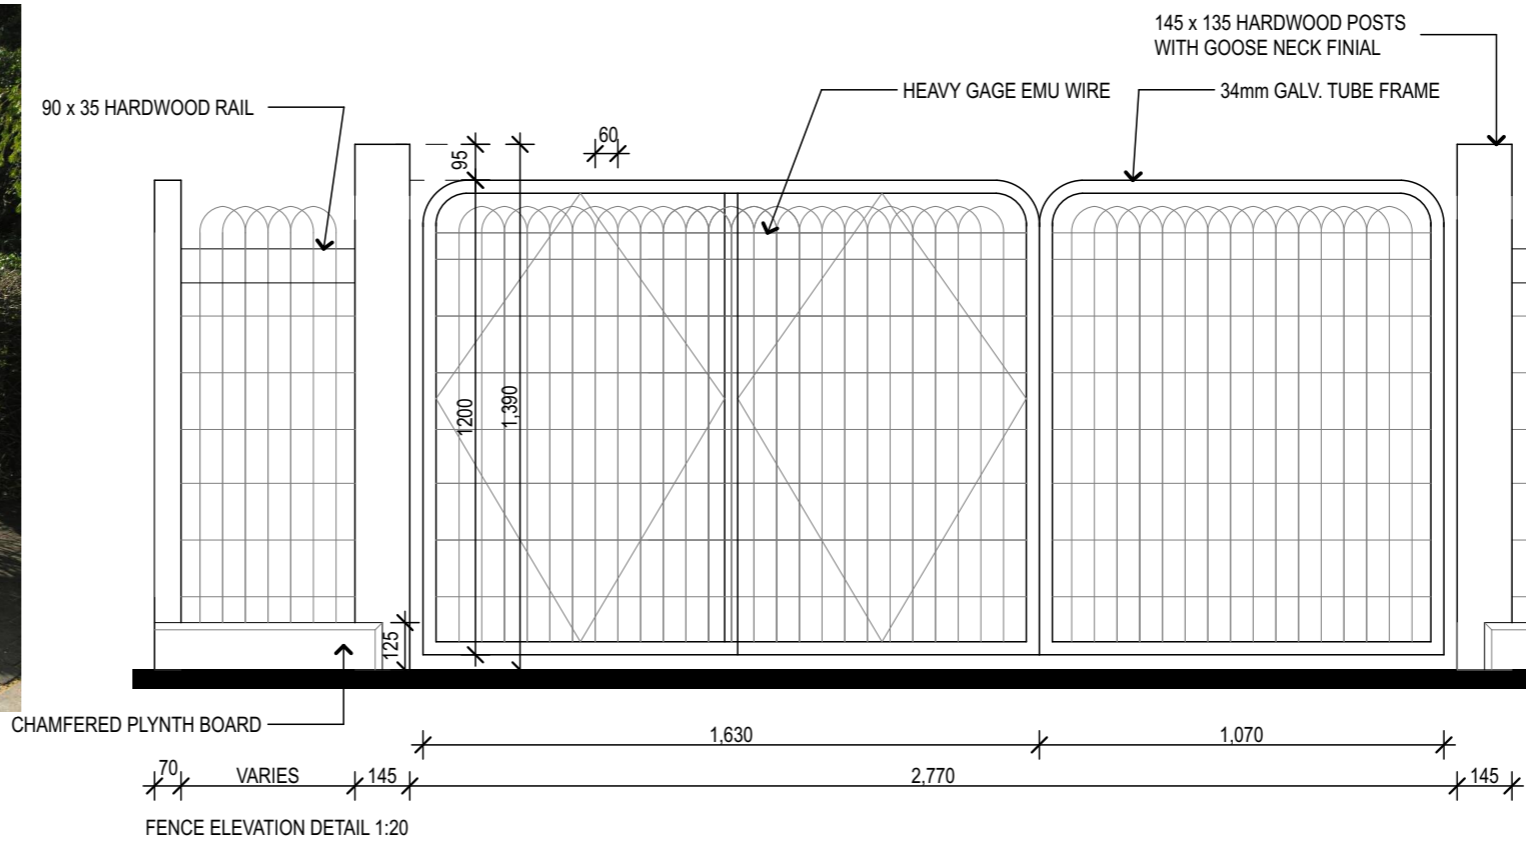

Bungalow circa. 1930

Drawing 11
Bungalow circa. 1930
Post +Emu Wire Fence

NOTE: DO NOT SCALE DRAWINGS. REFER TO DIMENSIONS AS SHOWN