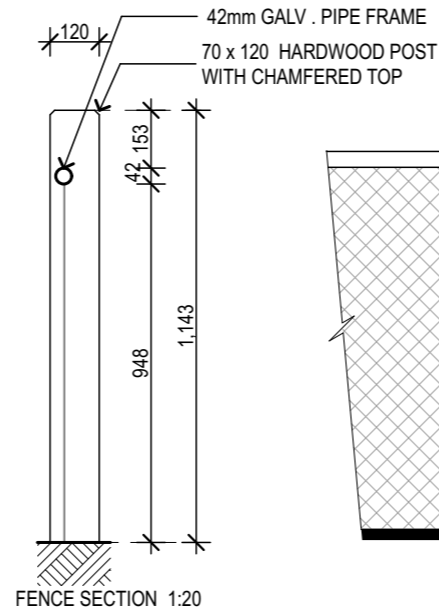

Bungalow circa. 1916-1920

WILKINSON
ALEXANDER

© 2018

Drawing 12
Bungalow circa. 1916-1920
Post + Wire Fence

NOTE: DO NOT SCALE DRAWINGS. REFER TO DIMENSIONS AS SHOWN

ALEXANDER WILKINSON DESIGN
HERITAGE CONSULTANTS