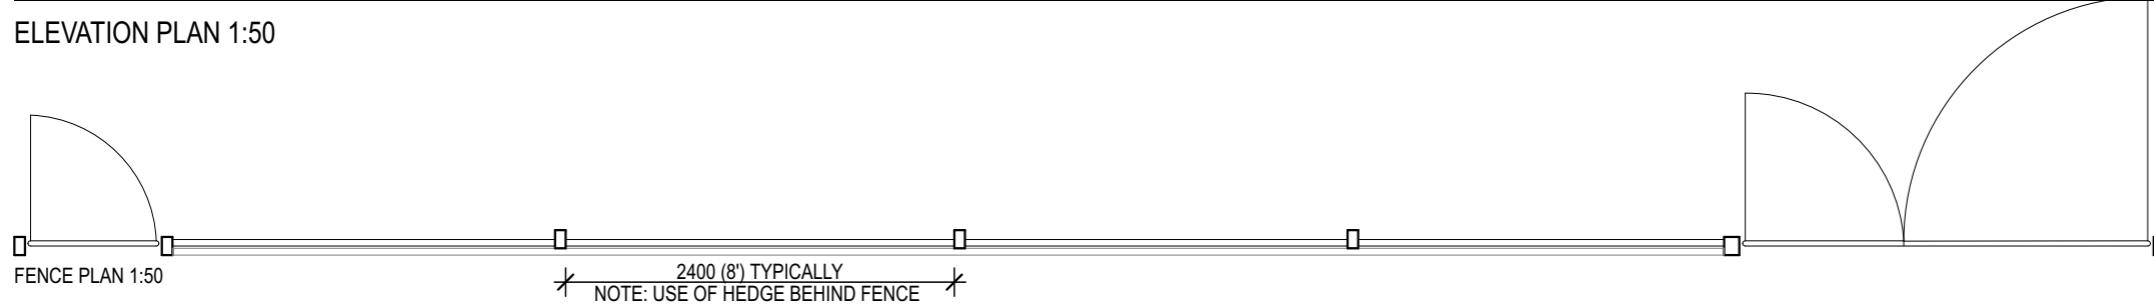

Tudor circa. 1928-1938

Drawing 15
 Tudor circa. 1928-1938
 Post + Wire Fence

NOTE: DO NOT SCALE DRAWINGS. REFER TO DIMENSIONS AS SHOWN

WILKINSON
 ALEXANDER

ALEXANDER WILKINSON DESIGN
 HERITAGE CONSULTANTS