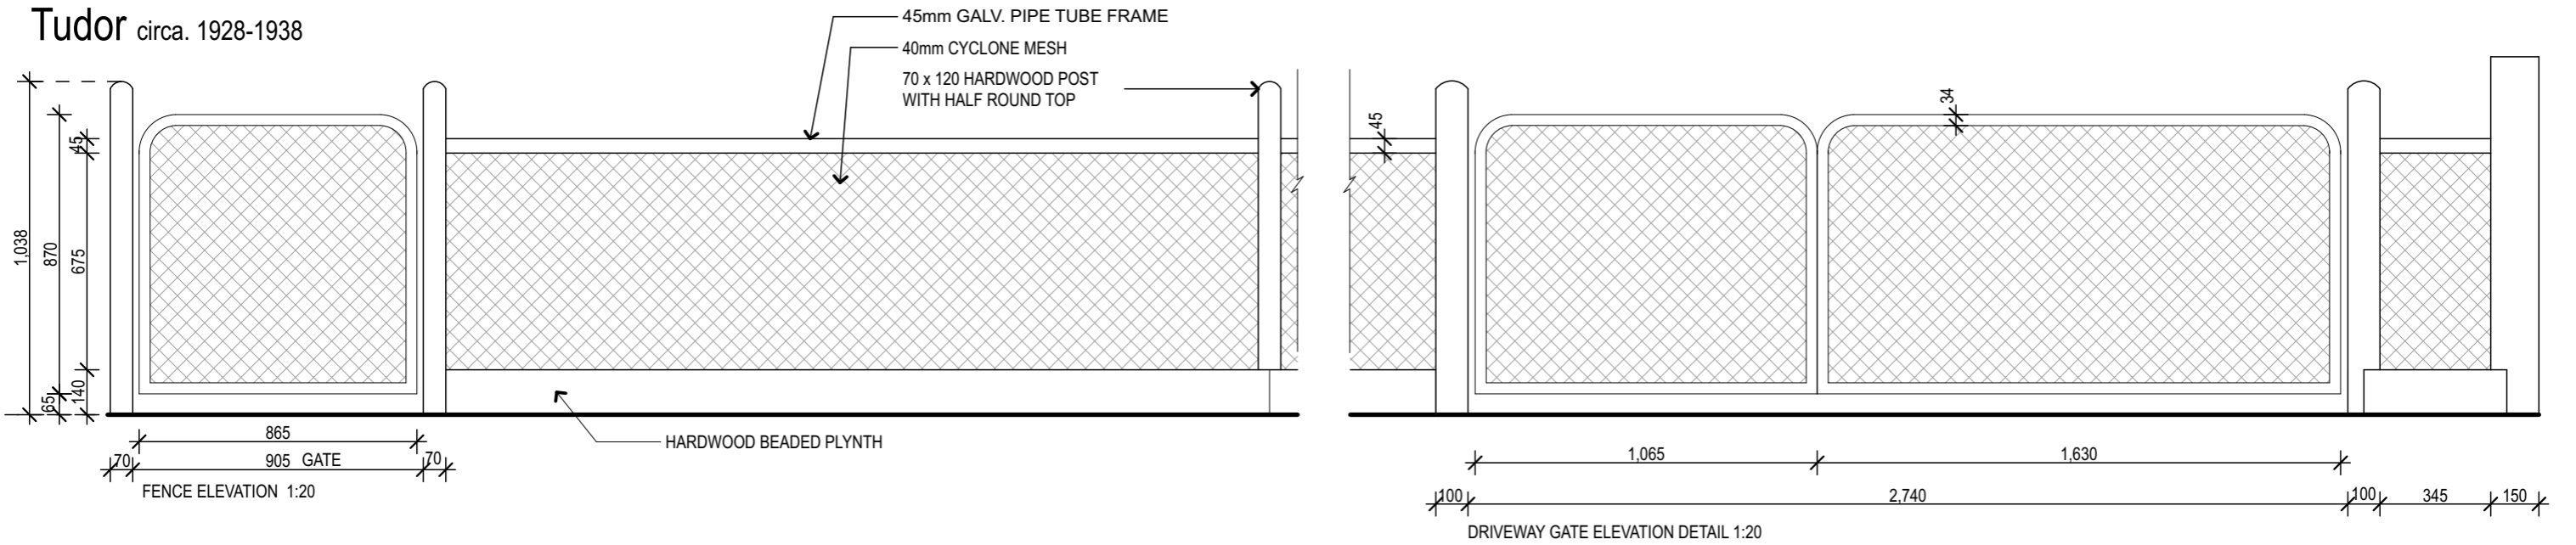

Tudor circa. 1928-1938

Drawing 15
 Tudor circa. 1928-1938
 Post + Wire Fence

NOTE: DO NOT SCALE DRAWINGS. REFER TO DIMENSIONS AS SHOWN

WILKINSON
 ALEXANDER

ALEXANDER WILKINSON DESIGN
 HERITAGE CONSULTANTS