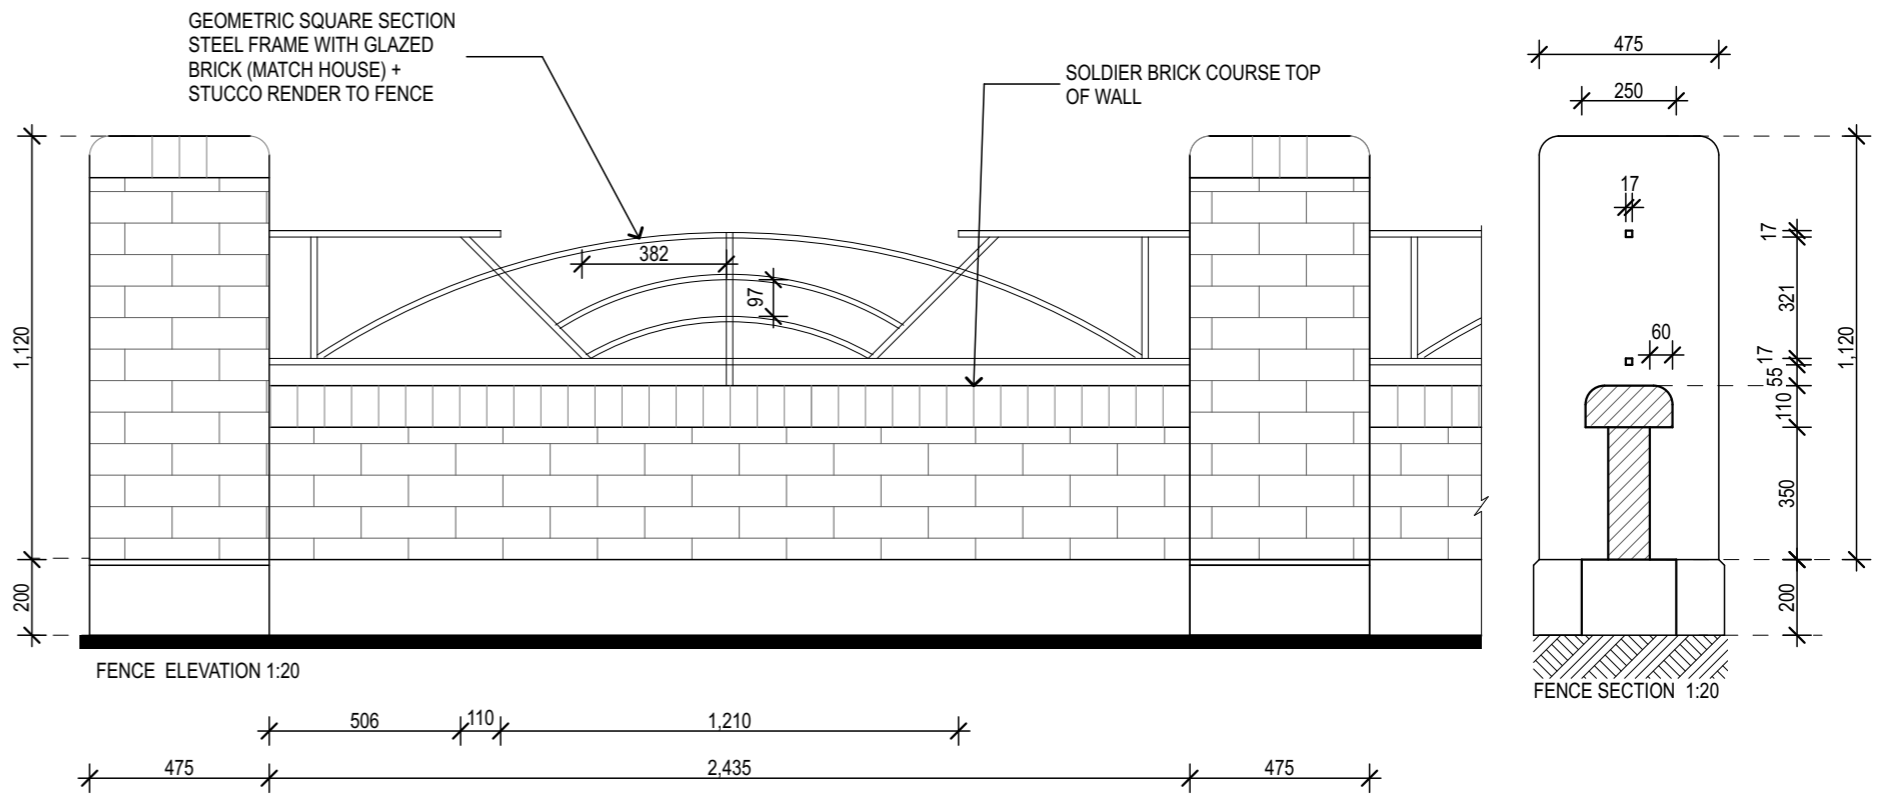

Tudor circa. 1928-1938

Drawing 16
Tudor circa. 1928-1938
Brick + Steel Palisade Fence

NOTE: DO NOT SCALE DRAWINGS. REFER TO DIMENSIONS AS SHOWN

WILKINSON
ALEXANDER
© 2018
ALEXANDER WILKINSON DESIGN
HERITAGE CONSULTANTS