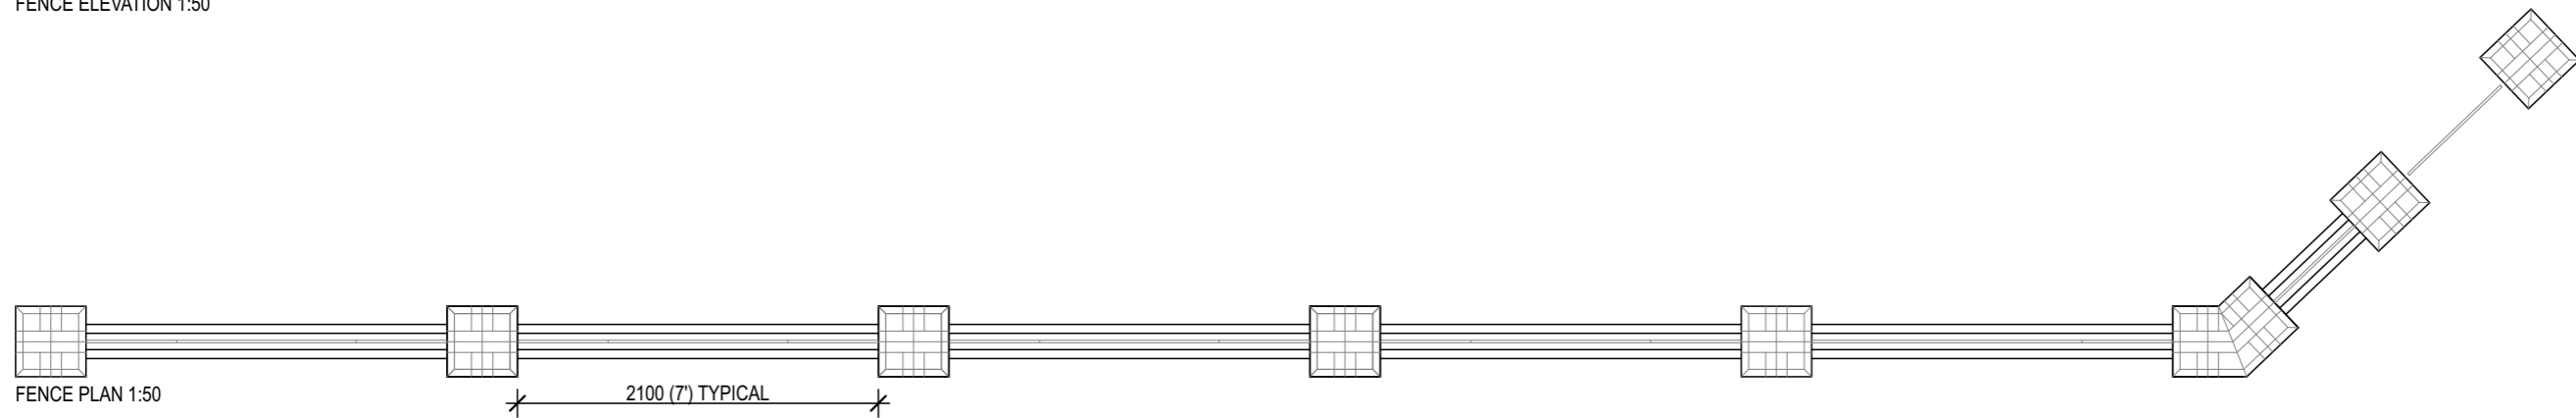

Tudor circa. 1928-1938

Drawing 16
Tudor circa. 1928-1938
Brick + Steel Palisade Fence

NOTE: DO NOT SCALE DRAWINGS. REFER TO DIMENSIONS AS SHOWN

WILKINSON
ALEXANDER
© 2018
ALEXANDER WILKINSON DESIGN
HERITAGE CONSULTANTS