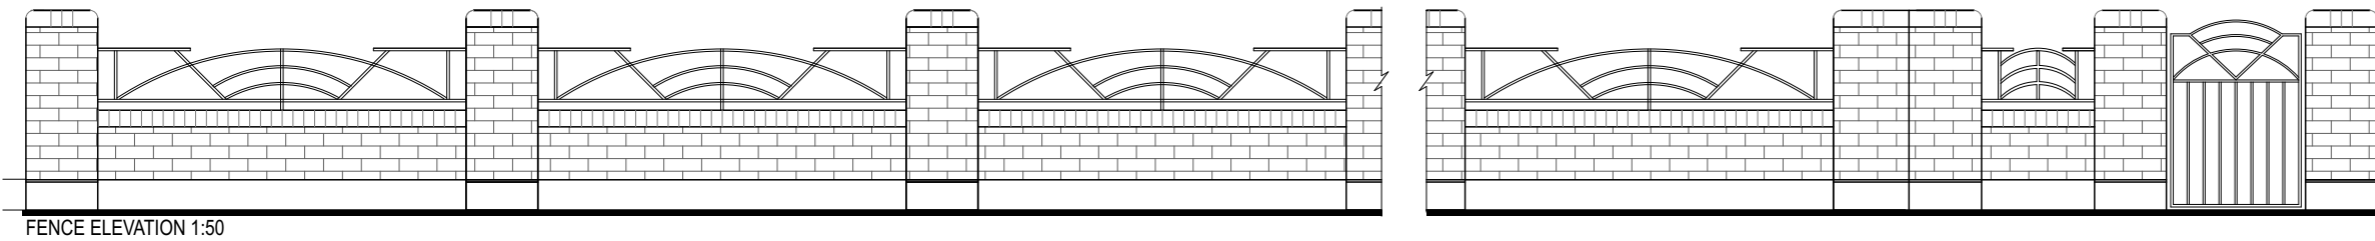

Tudor circa. 1928-1938

Drawing 16
Tudor circa. 1928-1938
Brick + Steel Palisade Fence

NOTE: DO NOT SCALE DRAWINGS. REFER TO DIMENSIONS AS SHOWN

WILKINSON
ALEXANDER
© 2018
ALEXANDER WILKINSON DESIGN
HERITAGE CONSULTANTS