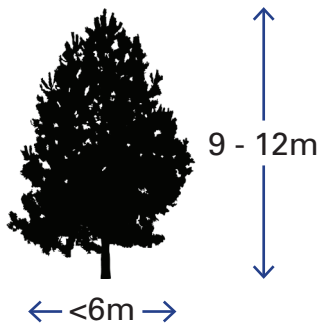

Cypress Pine

Callitris gracilis

Large Tree

Native Evergreen

Flowering: Subtle

Colour

Prefers well drained soils, drought resistant and long lived.

The trunk is a dark colour with rough bark and the foliage is a bright refreshing green and the small leaves are scale like in whorls.

Commonly attaining 10 metres in height, can grow to 15 metres in wetter environments.

Suitable for shelter, shade or windbreak, or as a feature tree in large gardens. It is an important plant for food and shelter for many bird species, including black cockatoo's.