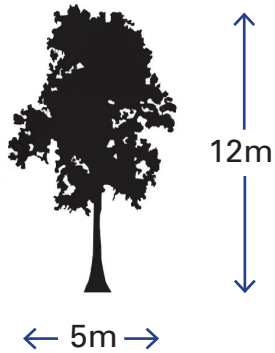

Maidenhair Tree

Ginkgo biloba

Large Tree

Deciduous

Flowering: No

Colour

A very slow growing and long-lived, deciduous tree originating from China with an upright and elegant habit.

A fantastic feature tree in all gardens adding great golden colour in autumn and shade during summer.

The fan shaped leaves turn from lime green to bright golden yellow before shedding during winter.

The male variety is best suited for residential gardens.