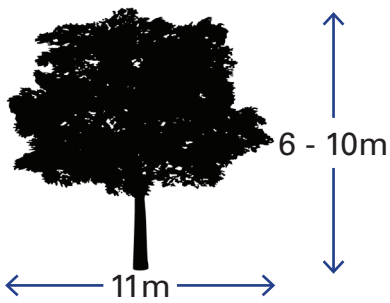

Chinese Elm

Ulmus parvifolia

Medium Tree

Deciduous

Flowering: No

Colour

An upright semi deciduous tree with a pendular spreading habit and bright green serrated leaves. Provides broad shade area in summer.

Tolerates most soil types in a full sun position.

Its bark is smooth and flaky in various shades including grey, rust brown and cream.

In autumn its foliage turns various shades of yellow before falling.