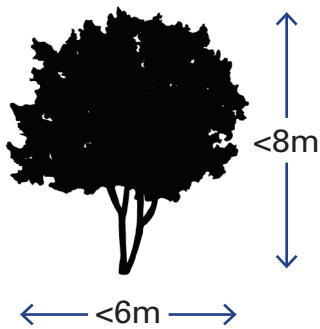

Magnolia

Magnolia spp.

Medium Tree

Evergreen/ Semi-Deciduous

Flowering: Yes

Colour

Large white creamy flowers are synonymous with Magnolia spp appearing in the spring and summer and lovely deep green leaves with bronze colouring on the underside. Other floral colours include shades of pink through mauve.