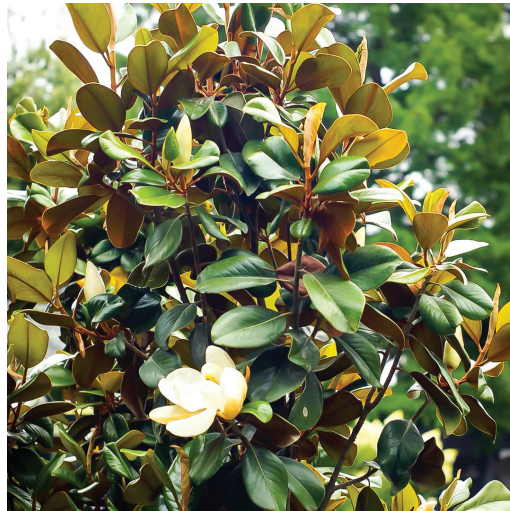

Magnolia

Magnolia spp.

Medium Tree

Evergreen/ Semi-Deciduous

Flowering: Yes

Colour

Large white creamy flowers are synonymous with Magnolia spp appearing in the spring and summer and lovely deep green leaves with bronze colouring on the underside. Other floral colours include shades of pink through mauve.