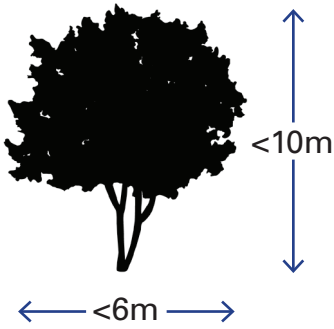

Loquat

Eriobotrya japonica

Medium Tree

Evergreen

Flowering: Yes

Colour

Small to medium size tree, with a rounded crown, short trunk and woolly new twigs.

The fruit begins to ripen during spring to summer depending on the temperature in the area.

Alternate leaves are long, dark green, tough and leathery in texture, with a serrated margin, and densely velvety-hairy on the undersides.