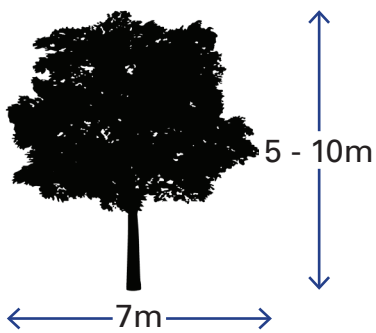

Cupaniopsis anacardioides

Medium Tree

Native Evergreen

Flowering: Yes

Colour

Native Australian feature tree with a rounded shape and evergreen foliage.

Rounded form and consistent shape make it suitable adjacent older homes and is suited to all soil types, even clay.