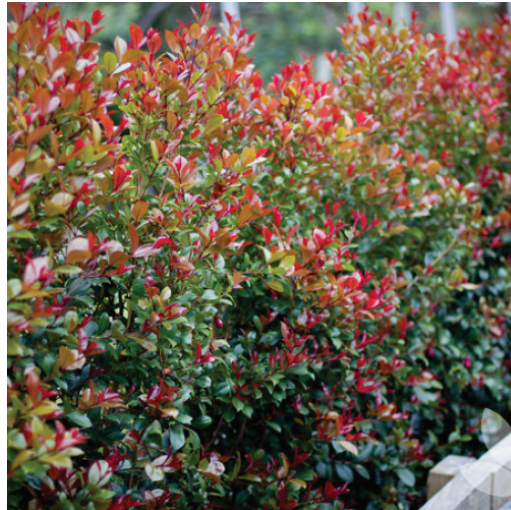

## *Syzygium australe*

Medium Tree / Hedge

Native Evergreen

Flowering: Yes

Colour

Native Australian tree with green ovate leaves which turn darker as they mature. Producing a dense cover of white flowers followed by red berries.

Ideal for screens and hedges as it can be shaped. There is a glossy sheen to the leaves and foliage growth.

Tolerates most soils in a full sun to part shade position. Prefers moist well drained soils. Responds well to pruning.