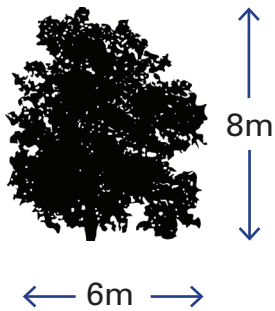

## *Syzygium australe*

Medium Tree / Hedge

Native Evergreen

Flowering: Yes

Colour

Native Australian tree with green ovate leaves which turn darker as they mature. Producing a dense cover of white flowers followed by red berries.