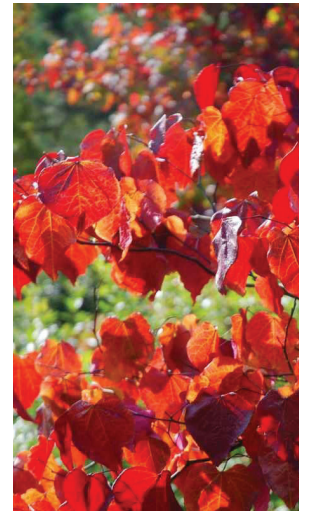

Forest Pansy

Cercis canadensis

Small Tree

Deciduous

Flowering: Yes

Colour

A small, attractive tree with heart-shaped, burgundy coloured leaves that continually change colour throughout the year.

A rich purple in spring, the foliage transforms to green over summer, followed by a multi-coloured autumn display in tones of red, apricot and gold.

The branches have a distinctive, smooth, dark brown wood which contrasts well with the blossom like pink flowers that are borne before the re-emergence of leaves in spring.