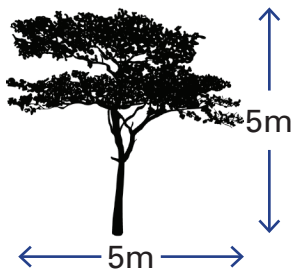

Forest Pansy

Cercis canadensis

Small Tree

Deciduous

Flowering: Yes

Colour

A small, attractive tree with heart-shaped, burgundy coloured leaves that continually change colour throughout the year.

A rich purple in spring, the foliage transforms to green over summer, followed by a multi-coloured autumn display in tones of red, apricot and gold.

The branches have a distinctive, smooth, dark brown wood which contrasts well with the blossom like pink flowers that are borne before the re-emergence of leaves in spring.