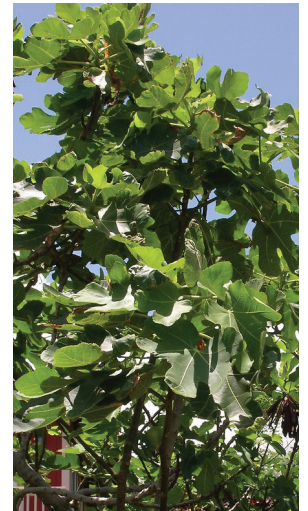

Fig

Ficus carica

Small Tree

Deciduous

Flowering: Yes

Colour

Hardy and adaptable, with a preference for porous and freely draining soil, and can grow in nutritionally poor soil.

Tolerant to seasonal drought, situated in a favorable habitat, mature specimens can grow to a medium size tree.