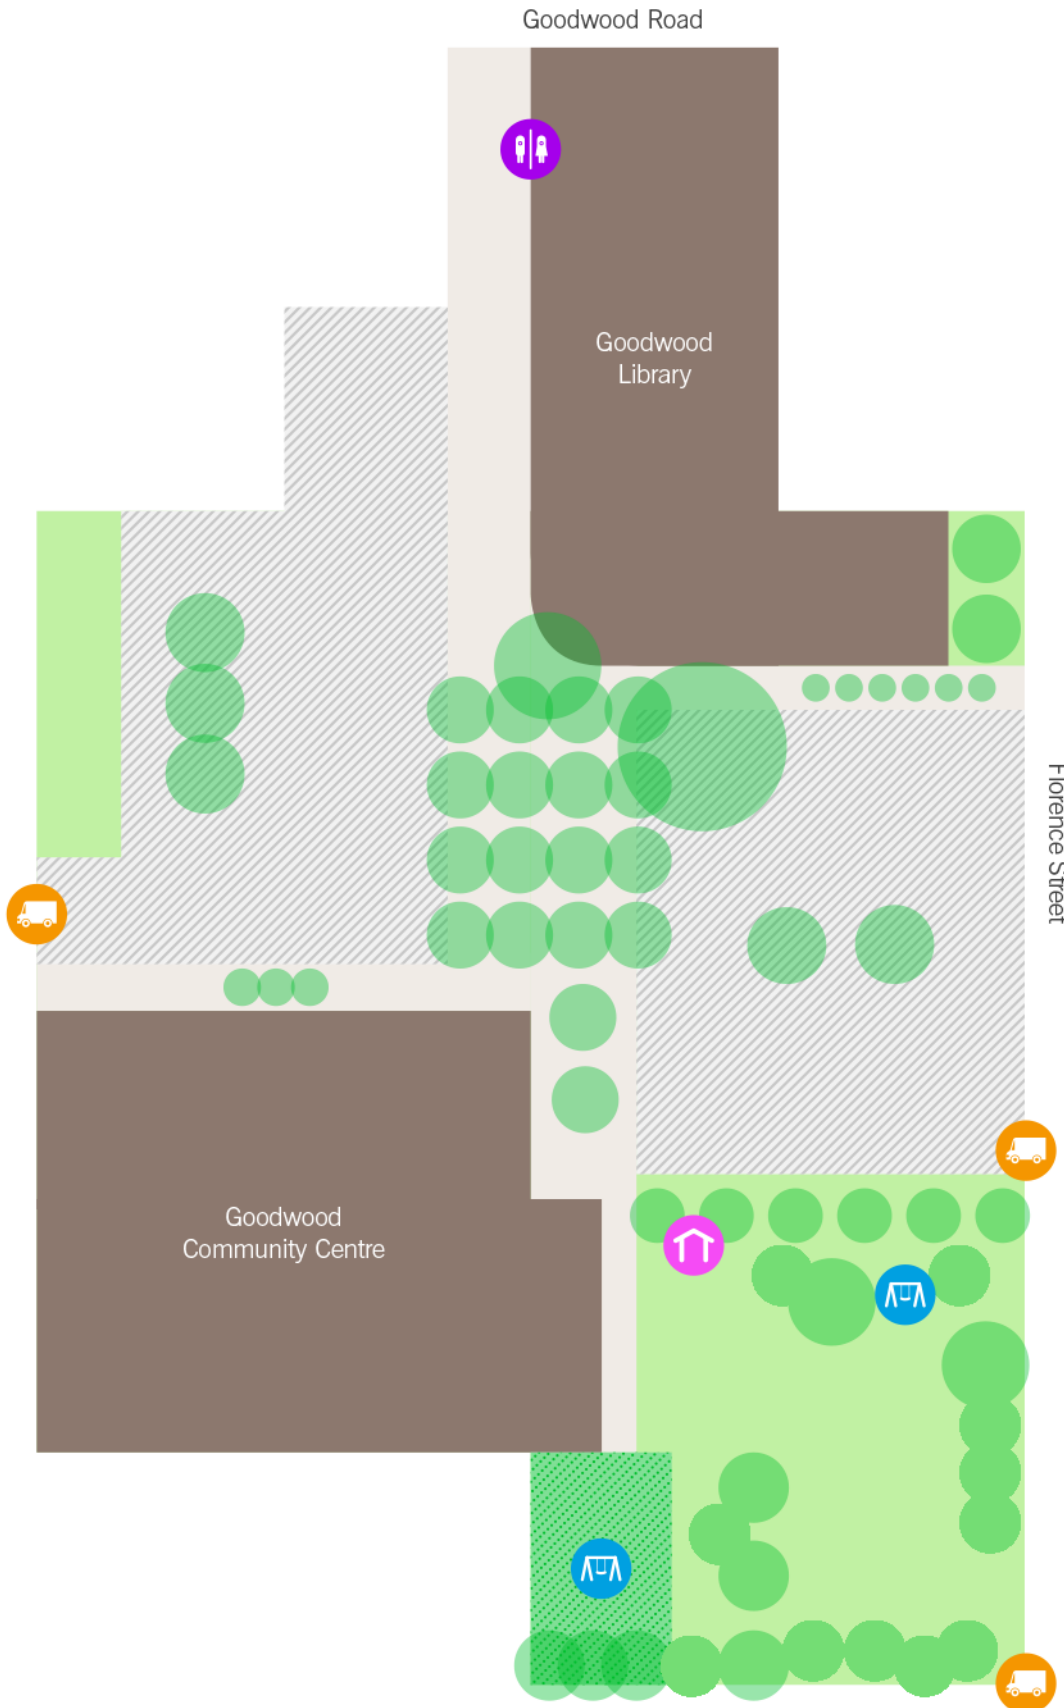

GOODWOOD COMMUNITY CENTRE

ROSA STREET, GOODWOOD

KEY

-  Toilets (incl. disabled)
-  Playground
-  Vehicle Access
-  Shelter

LEGEND

-  Grass
-  Tree
-  Paths
-  Parking
-  Building
-  Playground

CAPACITY

-  Medium Scale Events <1,000