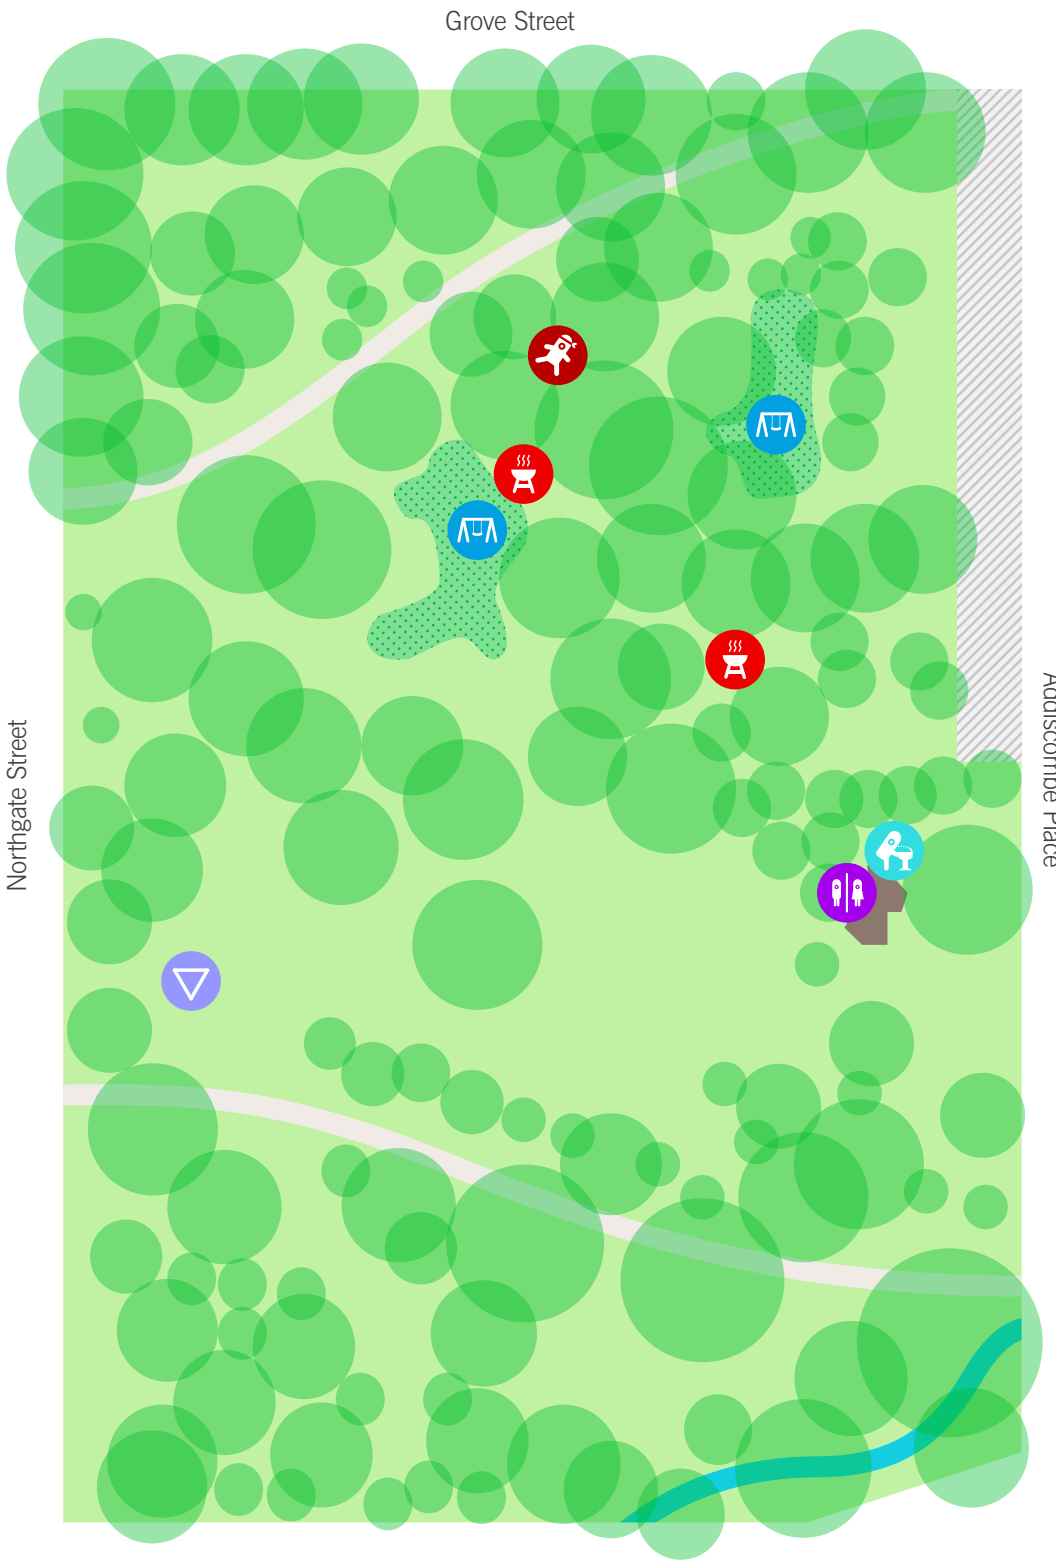

HEYWOOD PARK

ADDISCOMBE PLACE, UNLEY PARK

KEY

-  Ninja Park
-  ECHO Statue
-  Toilets
-  Playground
-  BBQ
-  Water Fountain

LEGEND

-  Grass
-  Tree
-  Paths
-  Parking
-  Building
-  Playground
-  Garden
-  Bench

CAPACITY

-  Medium Scale
Events <1,000