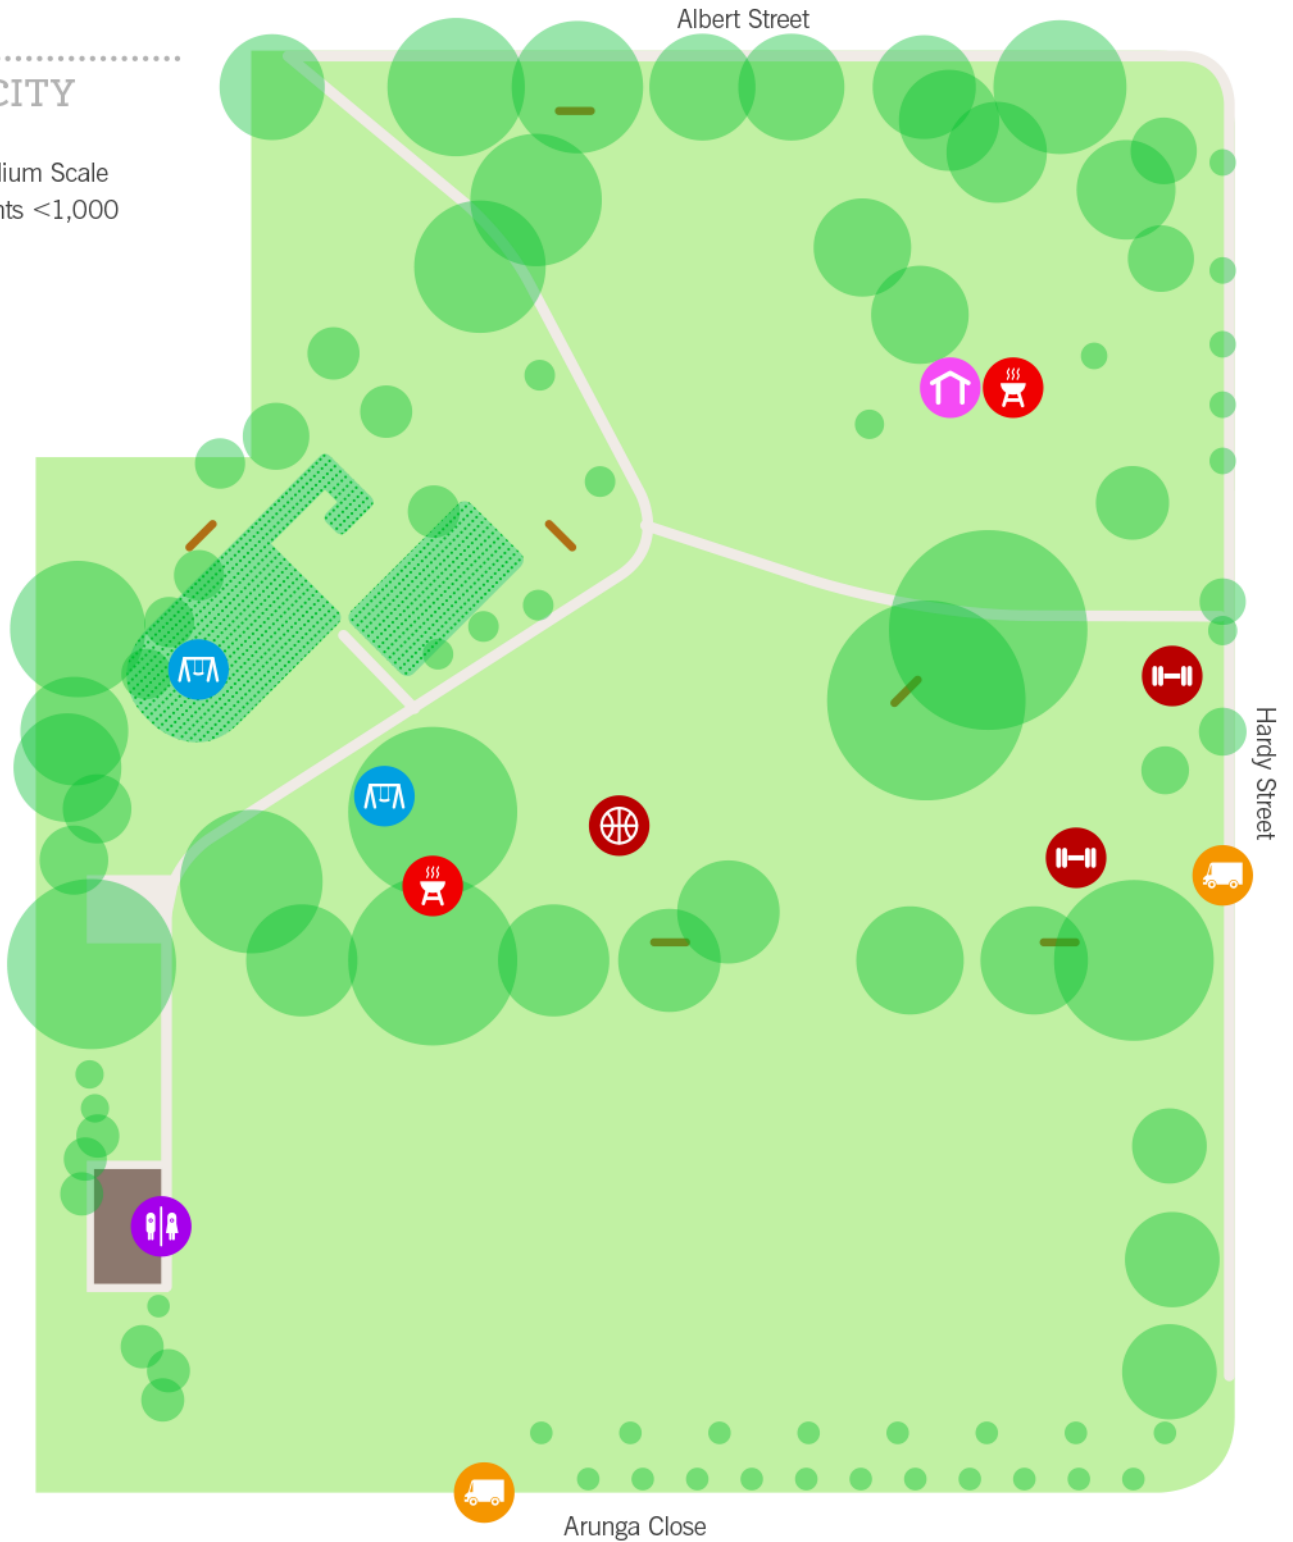

# SOUTAR PARK

CORNER ALBERT STREET & HARDY STREET, GOODWOOD

## CAPACITY

M Medium Scale Events <1,000

## KEY

Toilets

Shelter

Playground

Fitness Equipment

BBQ

Vehicle Access

Basketball Court

## LEGEND

Grass

Tree

Paths

Building

Playground

Bench