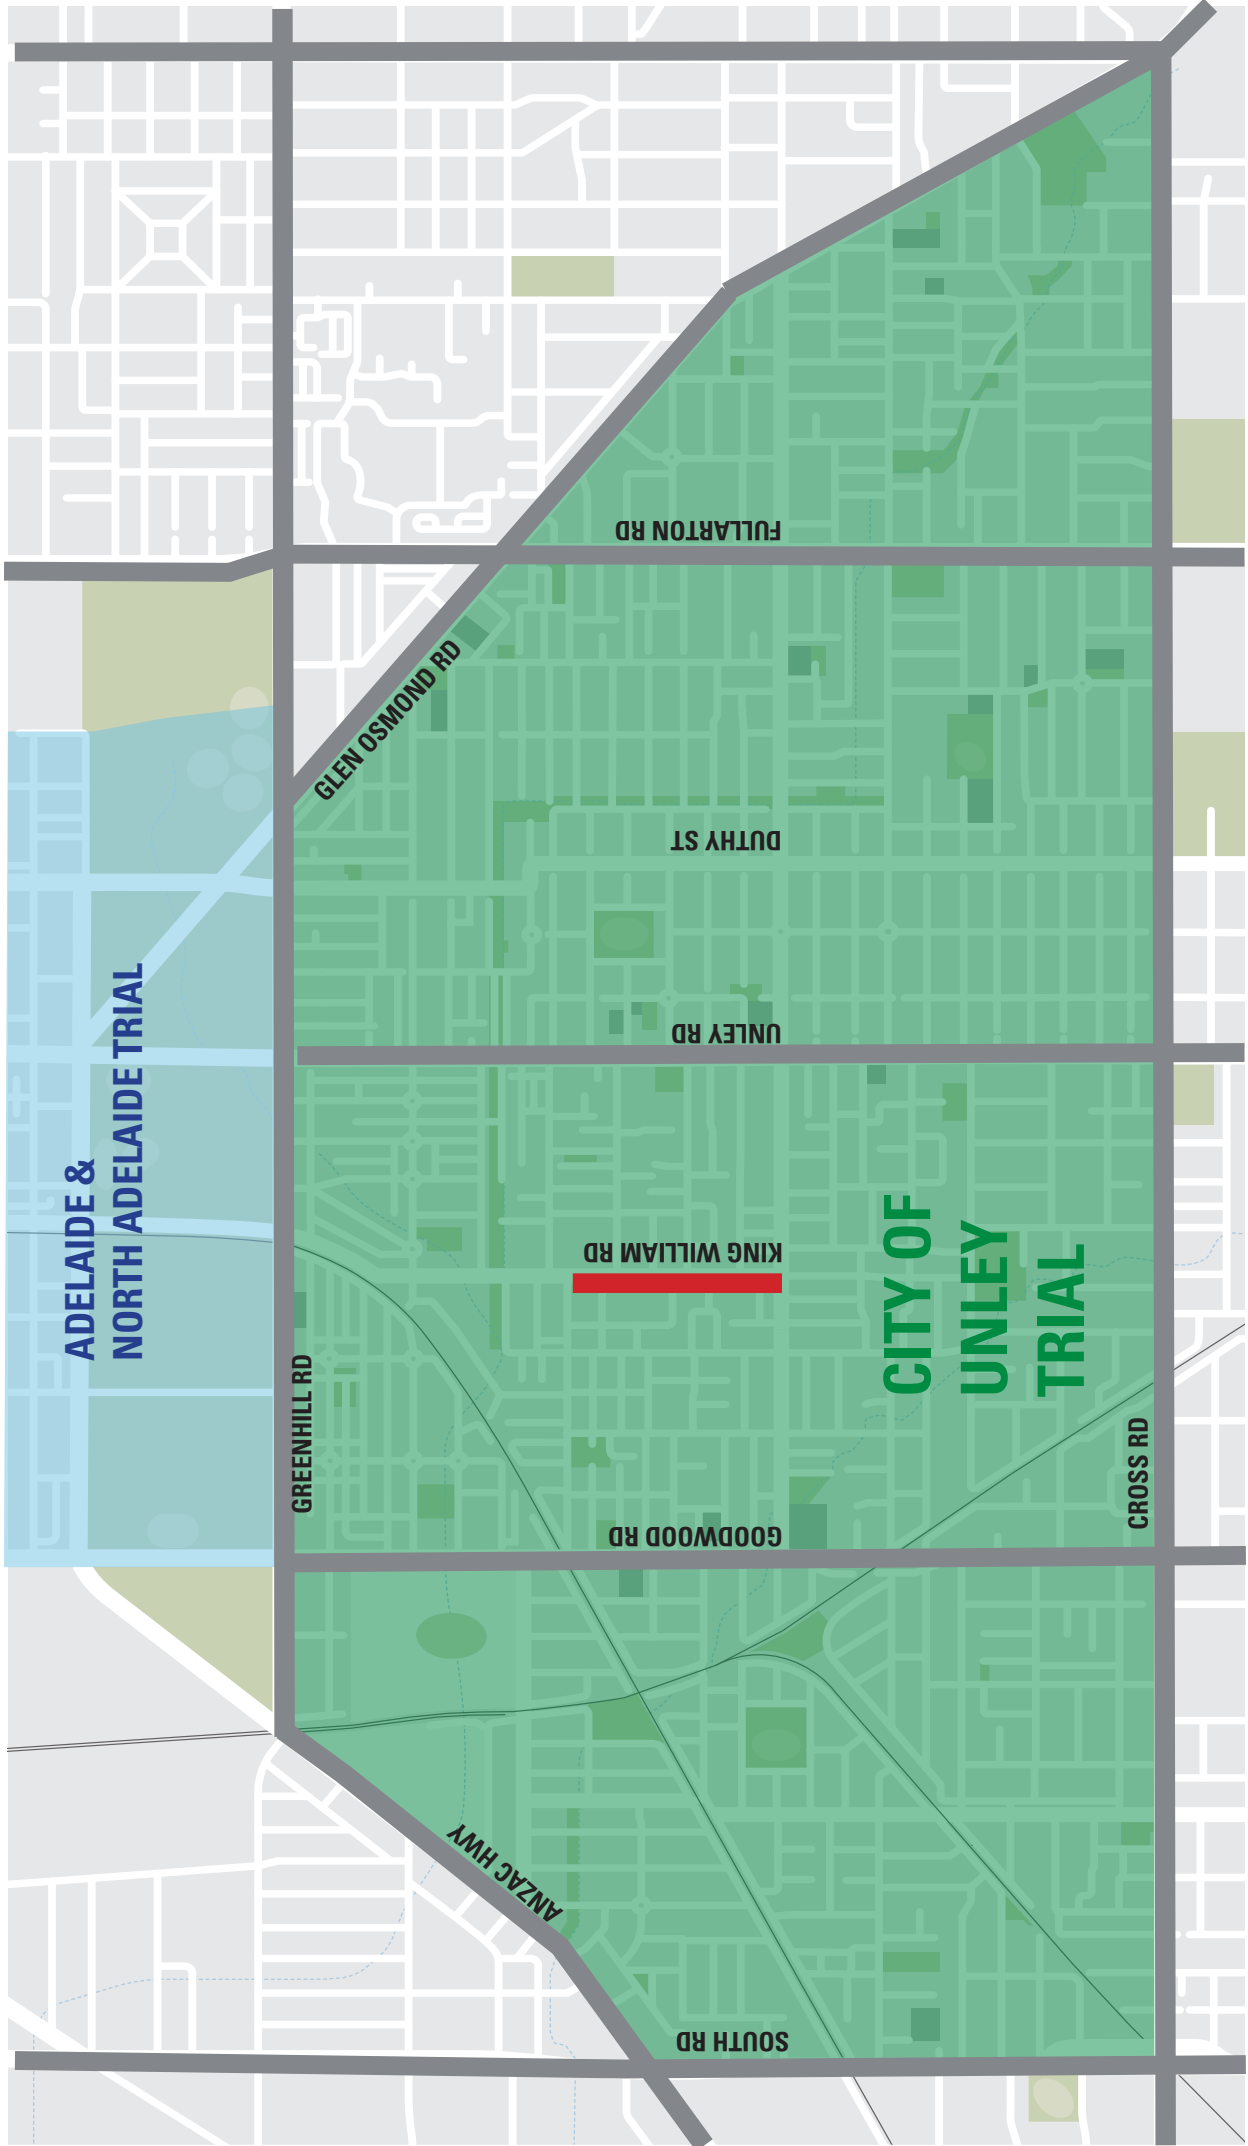

Nearby trial area

E-Scooter trial area

State controlled roads

King William Rd
restricted area

**ADELAIDE &
NORTH ADELAIDE TRIAL**

GREENHILL RD

GLEN OSMOND RD

FULLARTON RD

DUTHY ST

UNLEY RD

KING WILLIAM RD

GOODWOOD RD

CROSS RD

ANZAC HWY

SOUTH RD

**CITY OF
UNLEY
TRIAL**

-  Trial Area-wide No parking Zone
-  Designated e-scooter parking zones (indicative only)
-  E-Scooter trial area
-  Nearby trial area
- Go slow zone (10km/h)
- DIT imposed Go Slow zones
- King William Rd restricted area
- No Parking Zone