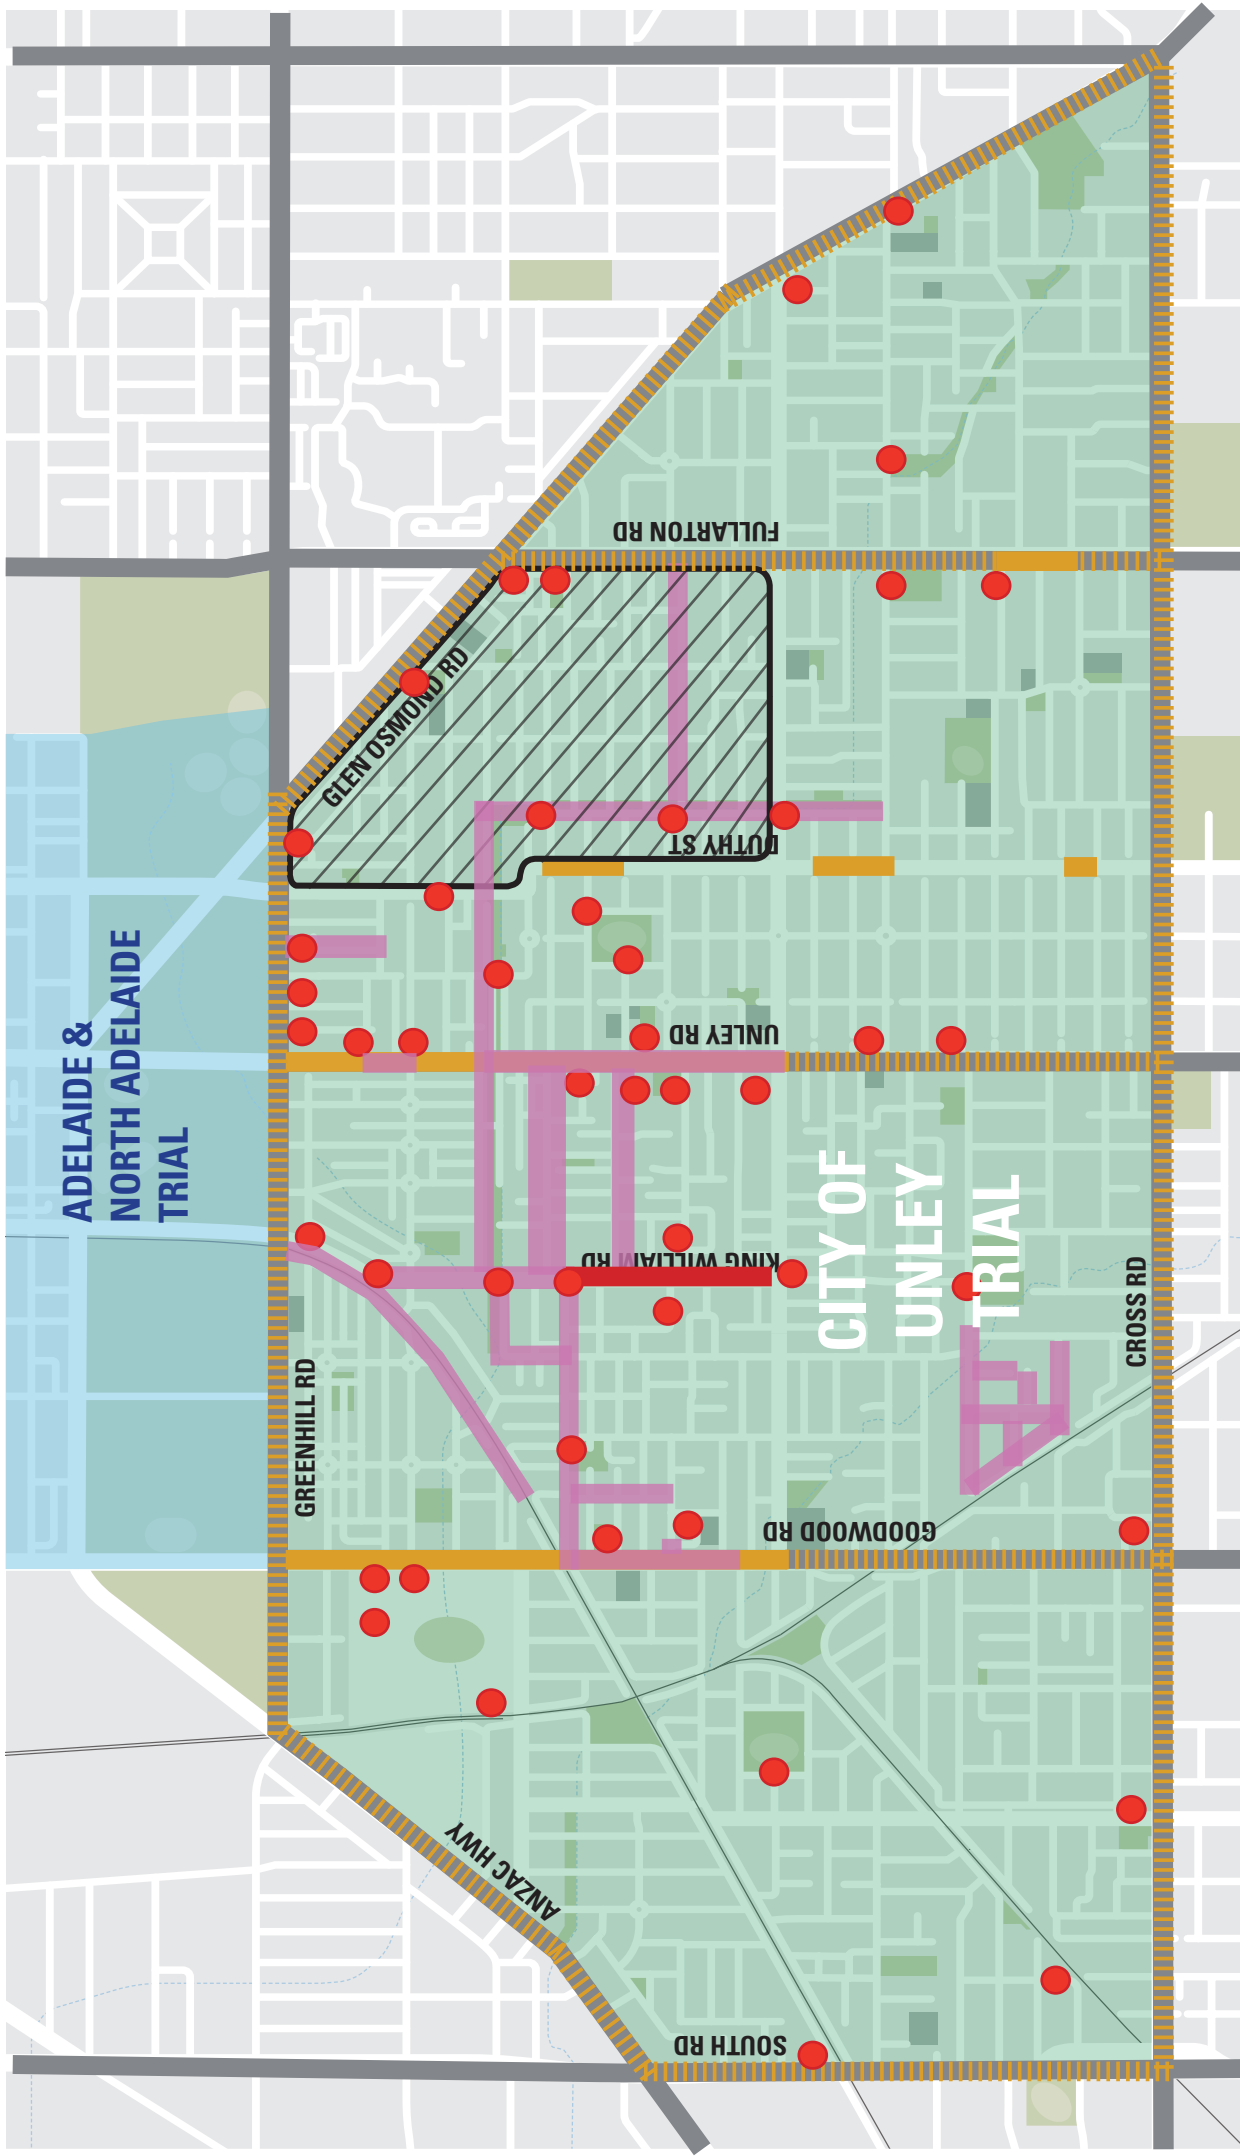

Nearby trial area

E-Scooter trial area

State controlled roads

King William Rd
restricted area

**ADELAIDE &
NORTH ADELAIDE TRIAL**

GREENHILL RD

GLEN OSMOND RD

FULLARTON RD

DUTHY ST

UNLEY RD

KING WILLIAM RD

GOODWOOD RD

CROSS RD

ANZAC HWY

SOUTH RD

**CITY OF
UNLEY
TRIAL**

-  Trial Area-wide No parking Zone
-  Designated e-scooter parking zones (indicative only)
-  E-Scooter trial area
-  Nearby trial area
- Go slow zone (10km/h)
- DIT imposed Go Slow zones
- King William Rd restricted area
- No Parking Zone