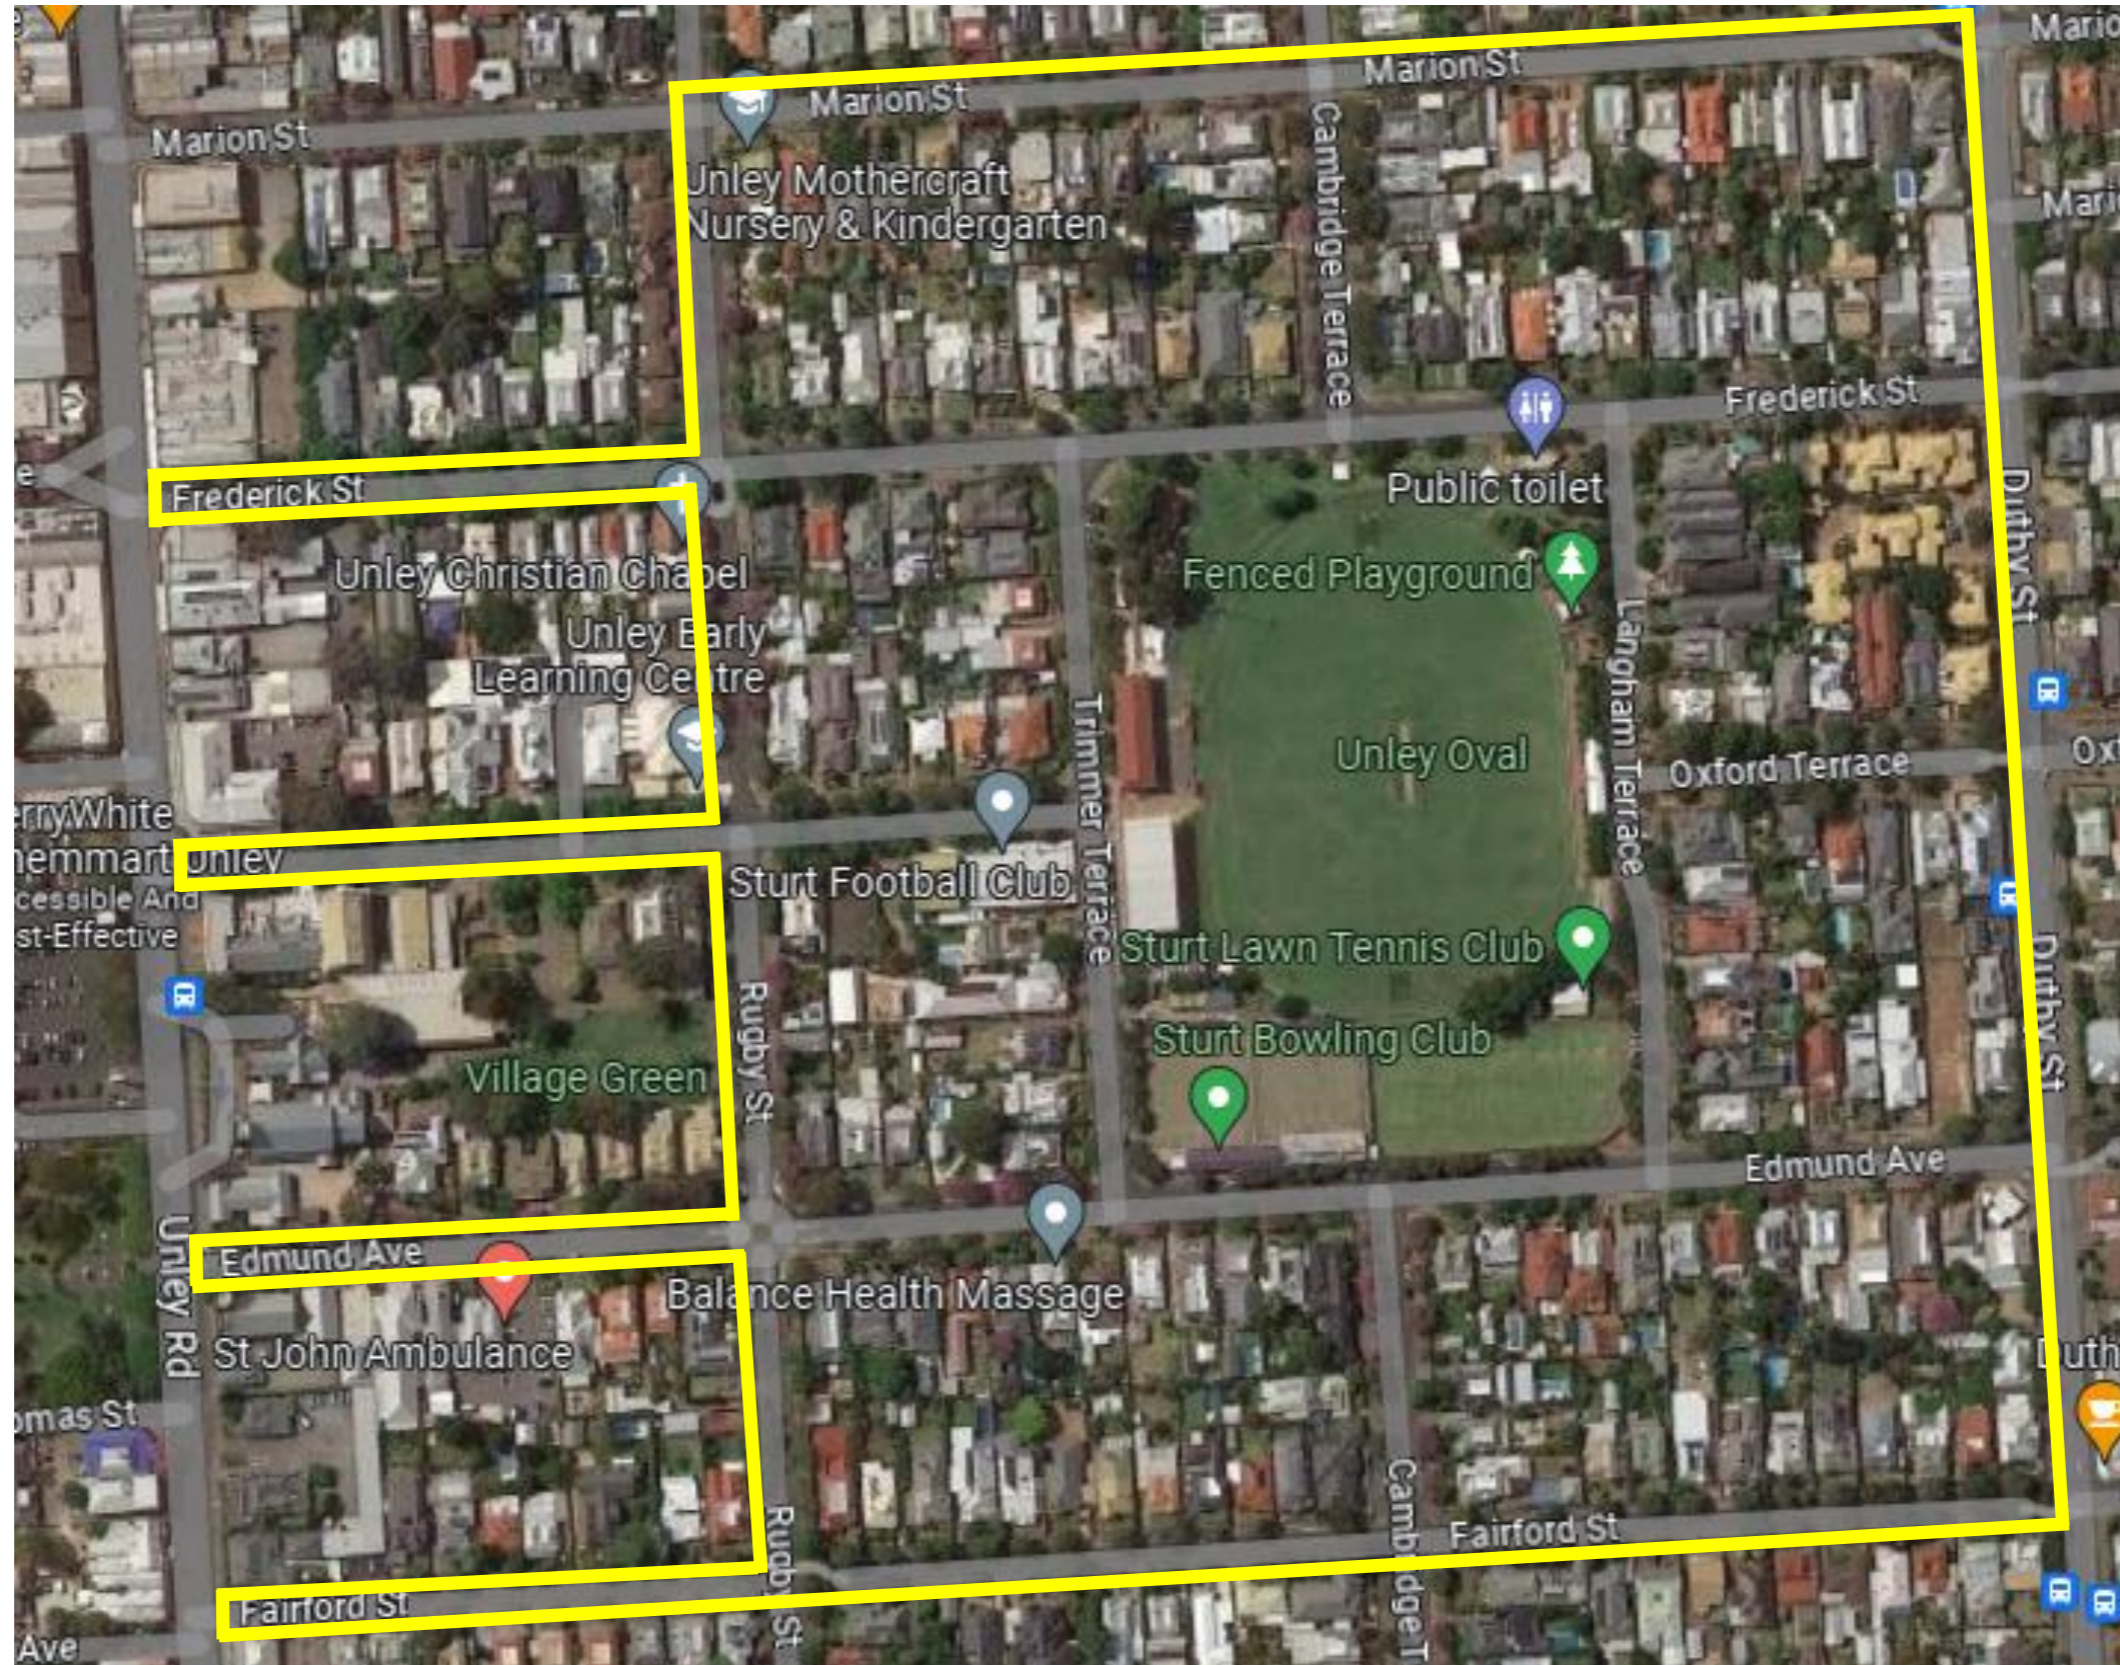

Unley Oval Works

Letterbox Drop Catchment Area

SPECIFIC OF LOCATIONS

Marion St –
North & South
Duthy St to Rugby St

Frederick St –
North & South
Duthy St to Unley Rd

Oxford Tce –
North & South
Duthy St to Unley Rd

Edmund Ave –
North & South
Duthy St to Unley Rd

Fairford St –
North & South
Duthy St to Unley Rd

SPECIFIC OF LOCATIONS

Rugby St –
East & West
Marion St to Fairford St

Cambridge Tce –
East & West
Marion St to Fairford St

Langham Tce –
East & West
Frederick St to Edmund Ave

Duthy St –
West
Marion St to Fairford St