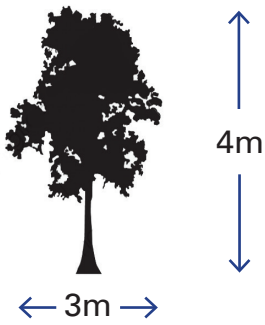

Brachychiton bidwillii

Small Tree

Native Semi-deciduous

Flowering: Yes

Colour

Very good drought resistant plant, responsible for producing spectacular flowers in springtime; notably dropping their large, hand-shaped leaves before flowering.

Flower production increases with age and after 8 years or so they may produce bunches coming directly from the trunk, as well as the usual flowers on twigs and branches.

Suitable for larger pots planters and tubs. With a preference for moist, well-drained soils in full sun to part shade.