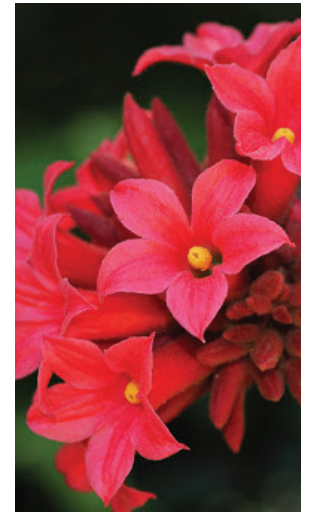

Brachychiton bidwillii

Small Tree

Native Semi-deciduous

Flowering: Yes

Colour

Very good drought resistant plant, responsible for producing spectacular flowers in springtime; notably dropping their large, hand-shaped leaves before flowering.

Flower production increases with age and after 8 years or so they may produce bunches coming directly from the trunk, as well as the usual flowers on twigs and branches.

Suitable for larger pots planters and tubs. With a preference for moist, well-drained soils in full sun to part shade.