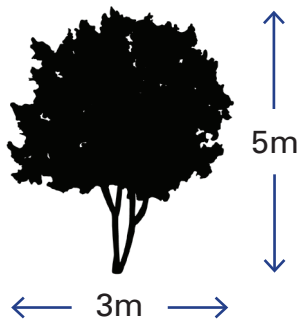

Silver Banksia

Banksia marginata

Small Tree

Native Evergreen

Flowering: Yes

Colour

Australian native tree has a dense growth habit with long green leaves bearing silver undersides.

The leaves can have spiky or smooth margins. The large yellow cylinder shaped flowers are a stunning feature to the tree and attract native birds and insects.