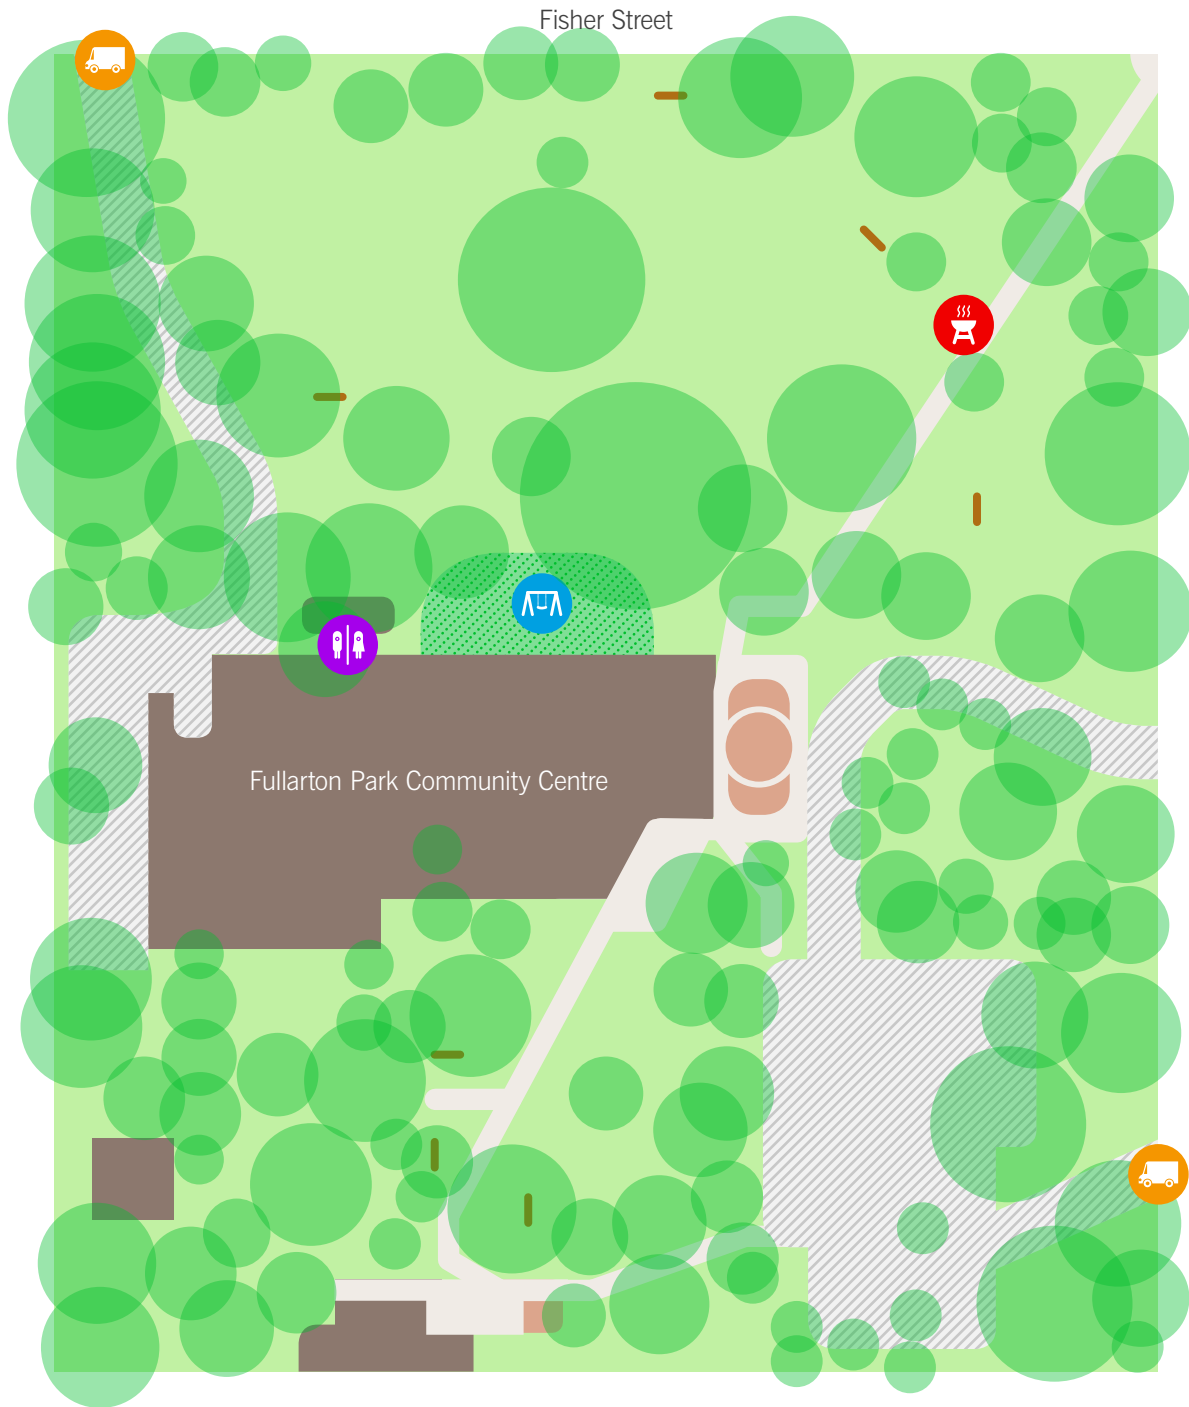

FULLARTON PARK

CORNER FISHER STREET & FULLARTON ROAD, FULLARTON

KEY

- Toilets (incl. disabled)
- Playground
- BBQ
- Vehicle Access

LEGEND

- Grass
- Tree
- Paths
- Parking
- Building
- Playground
- Garden
- Bench

CAPACITY

- Medium Scale Events <1,000
-