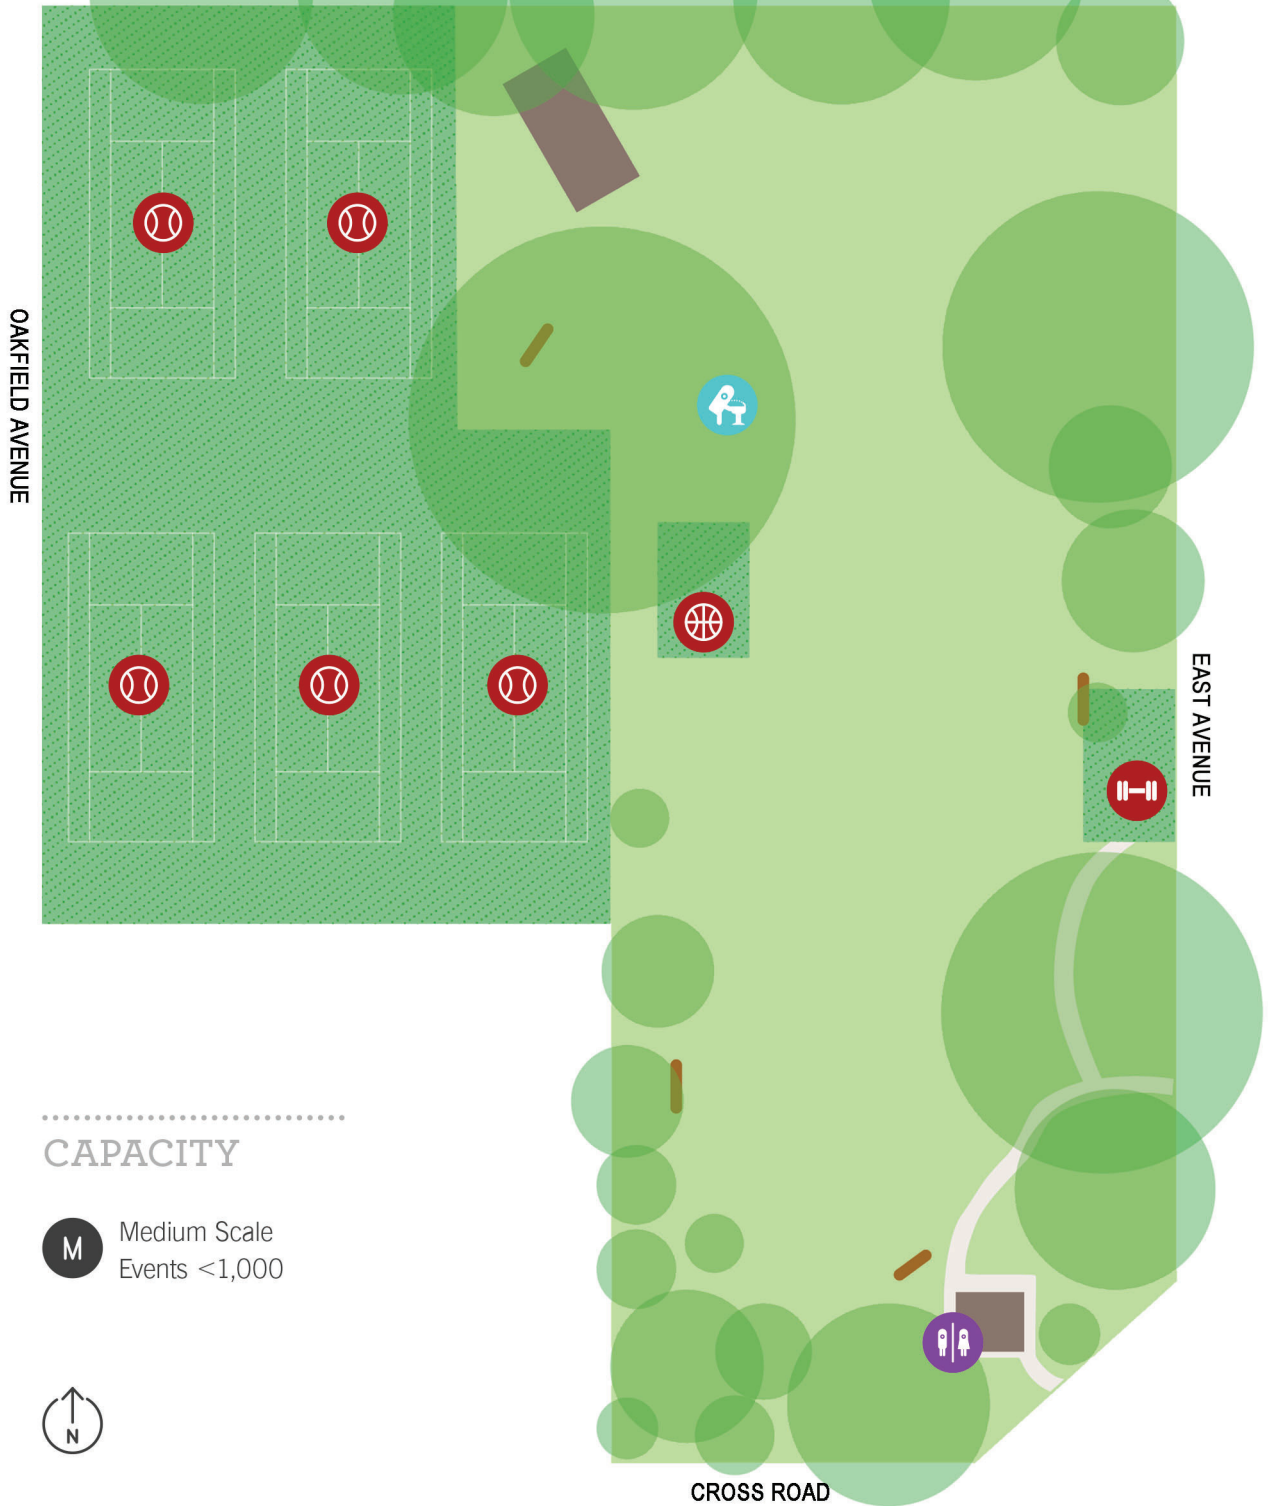

PAGE PARK
EAST AVENUE & CROSS ROAD, GOODWOOD

CAPACITY

M Medium Scale
Events <1,000

KEY

-  Toilets
-  Basketball Court
-  Water Fountain
-  Fitness Equipment
-  Tennis Court

LEGEND

-  Grass
-  Building
-  Tree
-  Playground
-  Paths
-  Bench