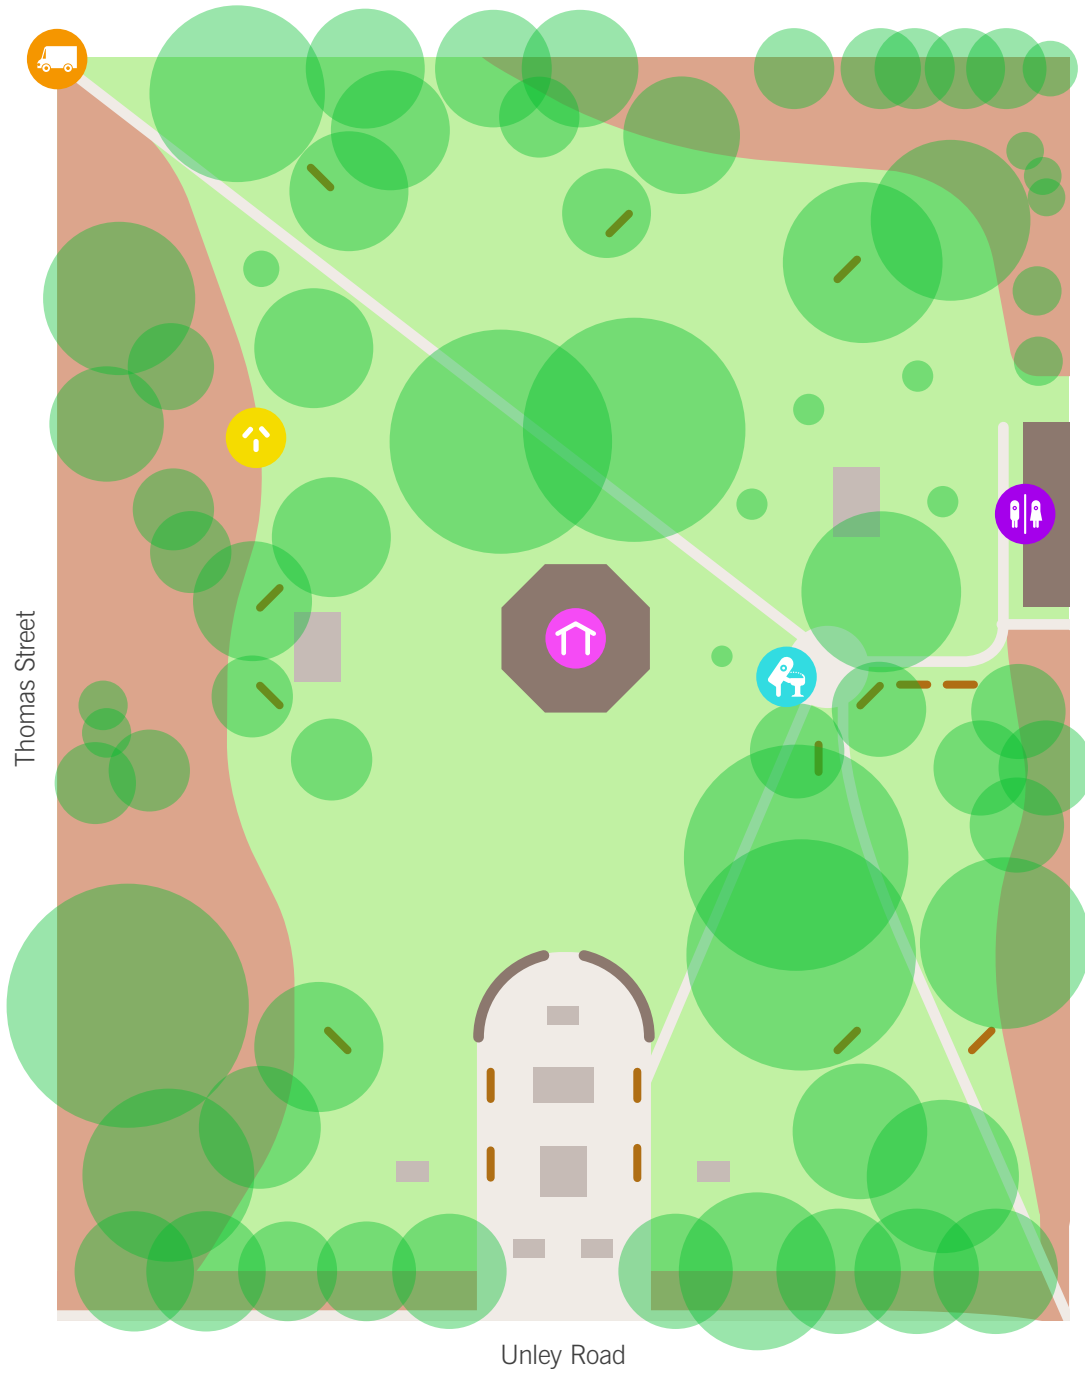

**SOLDIERS MEMORIAL GARDENS**  
CORNER UNLEY ROAD & THOMAS STREET, UNLEY

**KEY**

-  Toilets
-  Power
-  Shelter
-  Water Fountain
-  Vehicle Access

**LEGEND**

-  Grass
-  Tree
-  Paths
-  Parking
-  Building
-  Garden
-  Monuments
-  Bench

**CAPACITY**

-  Large Scale Events >1,000