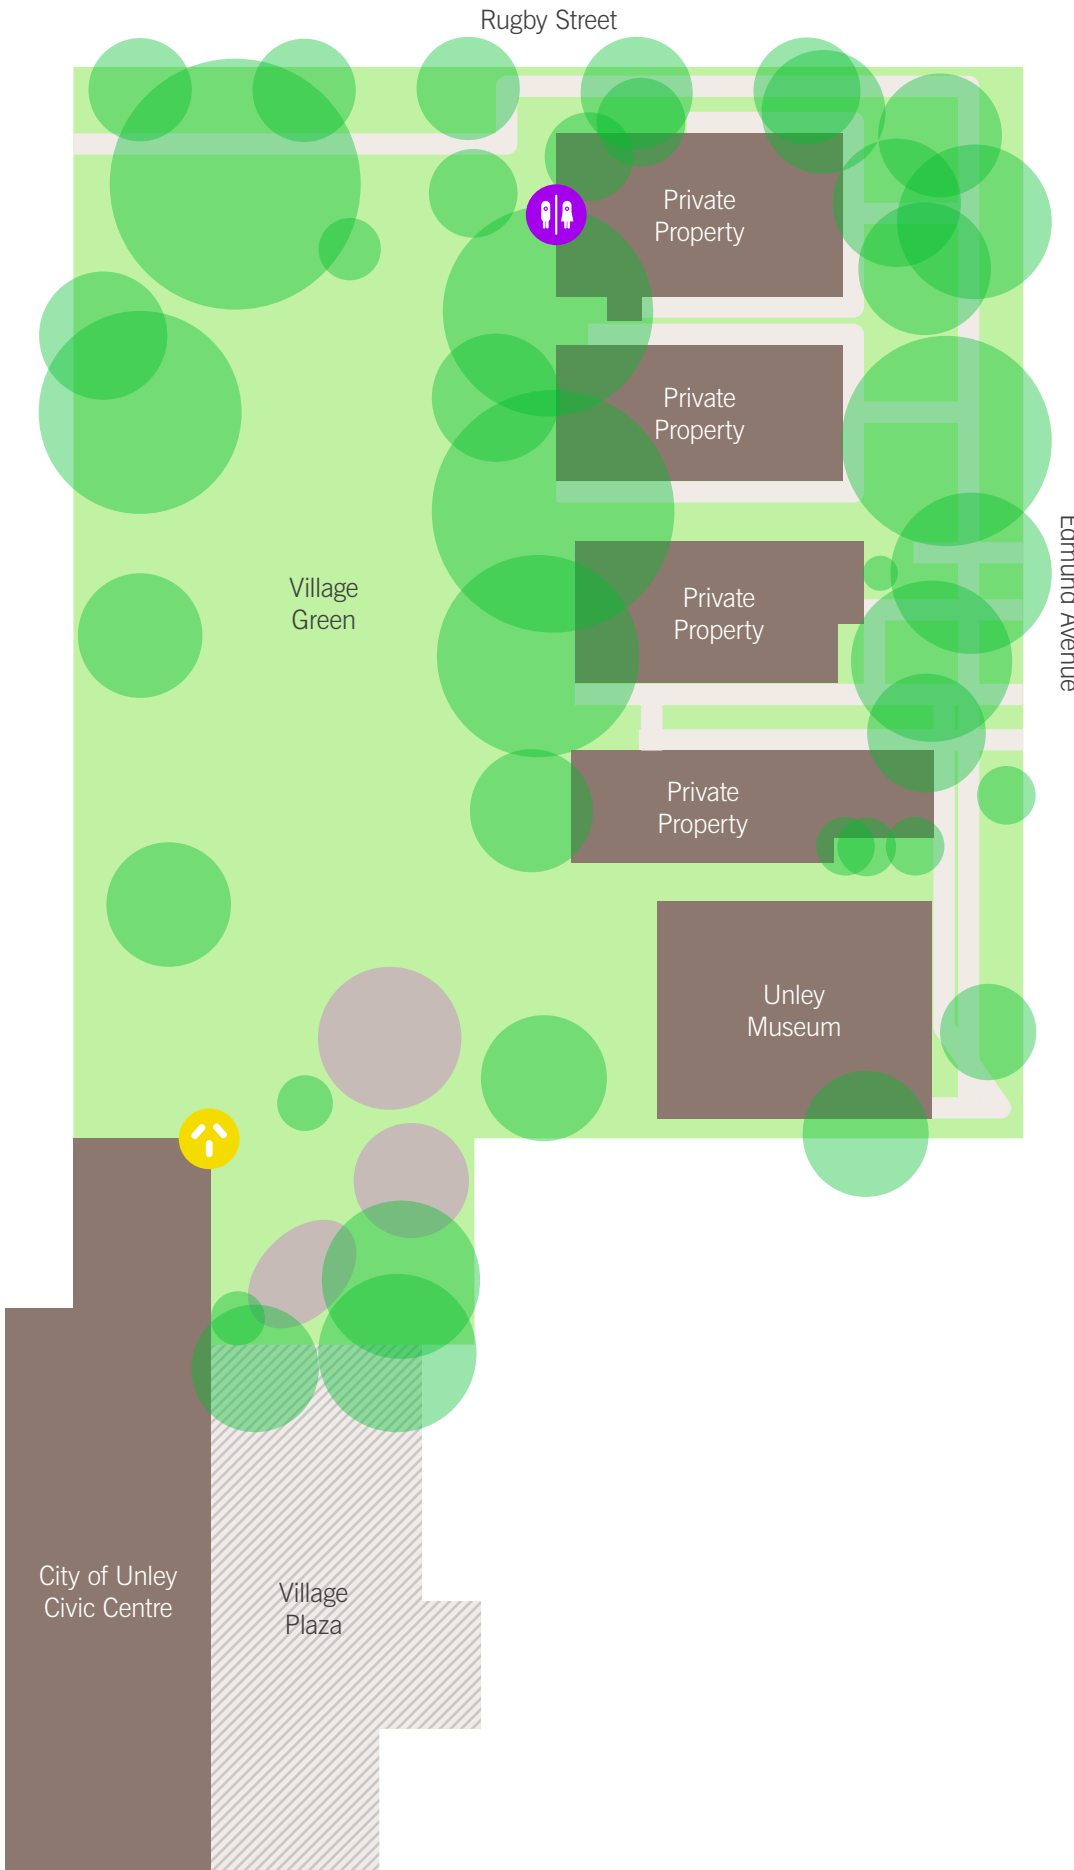

VILLAGE GREEN  
OXFORD TERRACE, UNLEY

KEY

-  Toilets
-  Power

LEGEND

-  Grass
-  Tree
-  Paths
-  Parking
-  Building
-  Sculpture

CAPACITY

-  Medium Scale Events <1,000